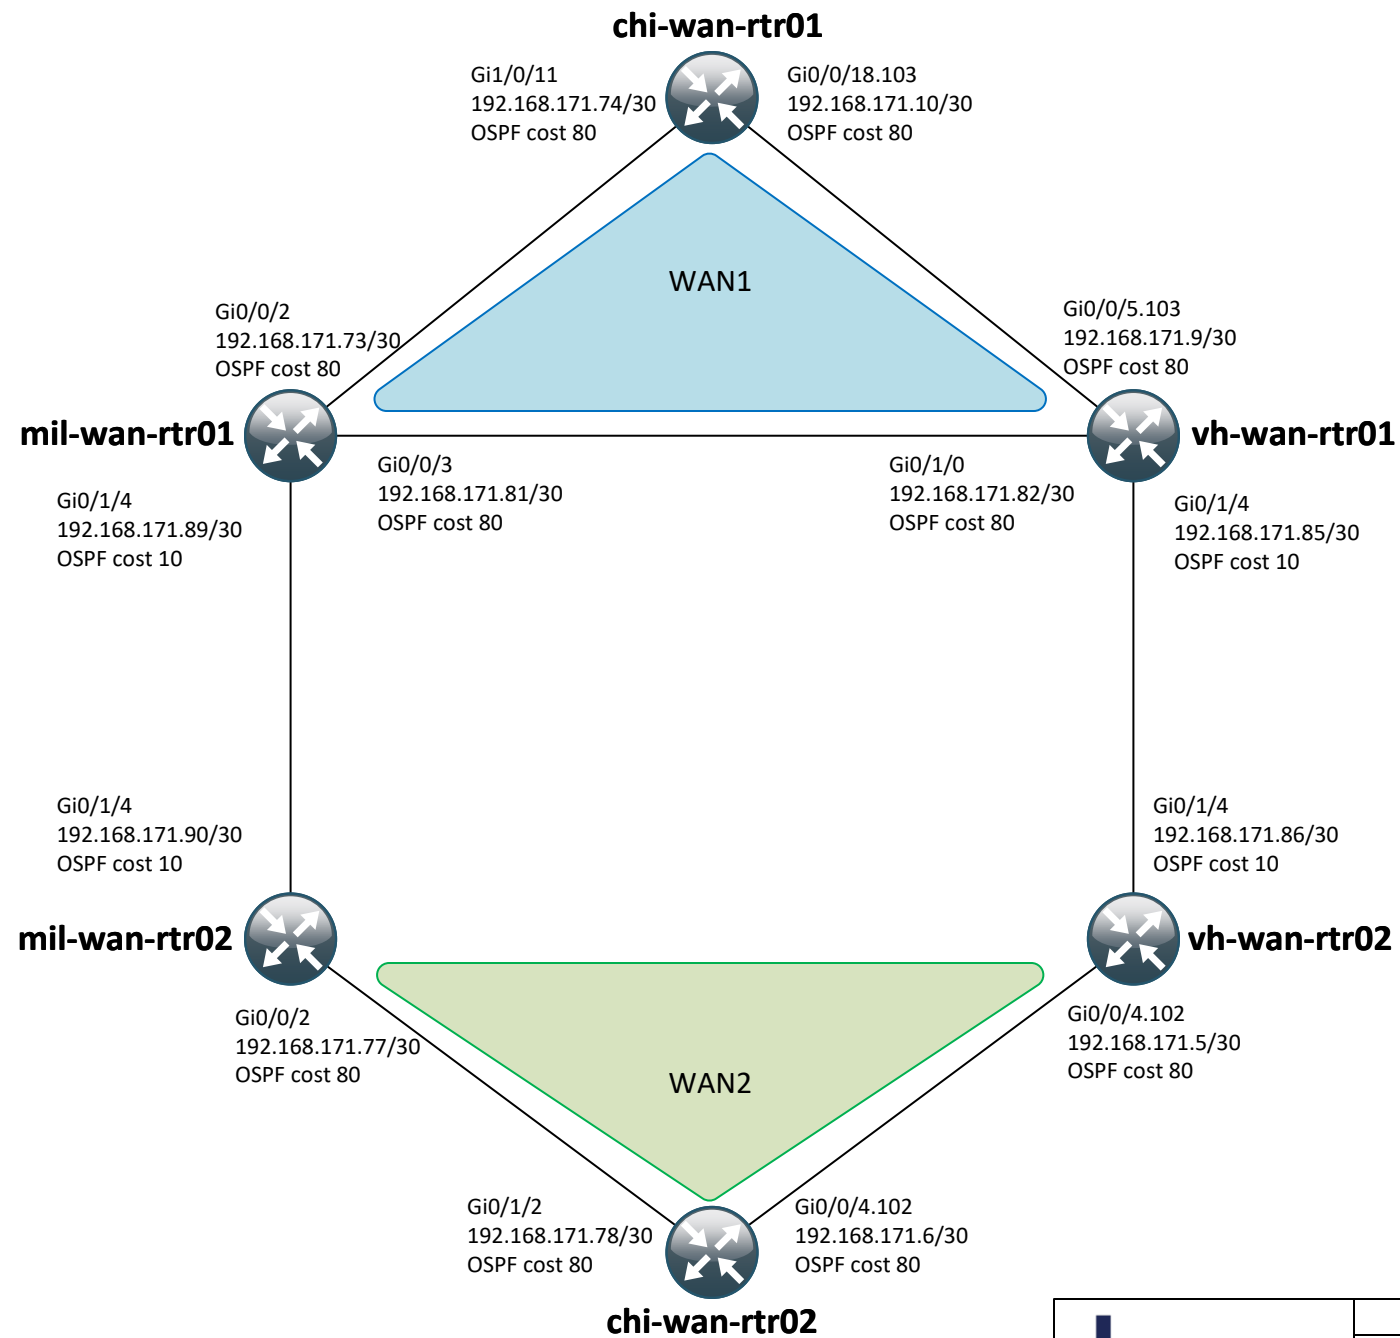

BCUNet – DC Interconnect - OSPF		
	Author	Scott Lewis	07/26/2021
	Title	Sr. Network Solutions Engineer	
BCU CONFIDENTIAL – For Internal Use Only