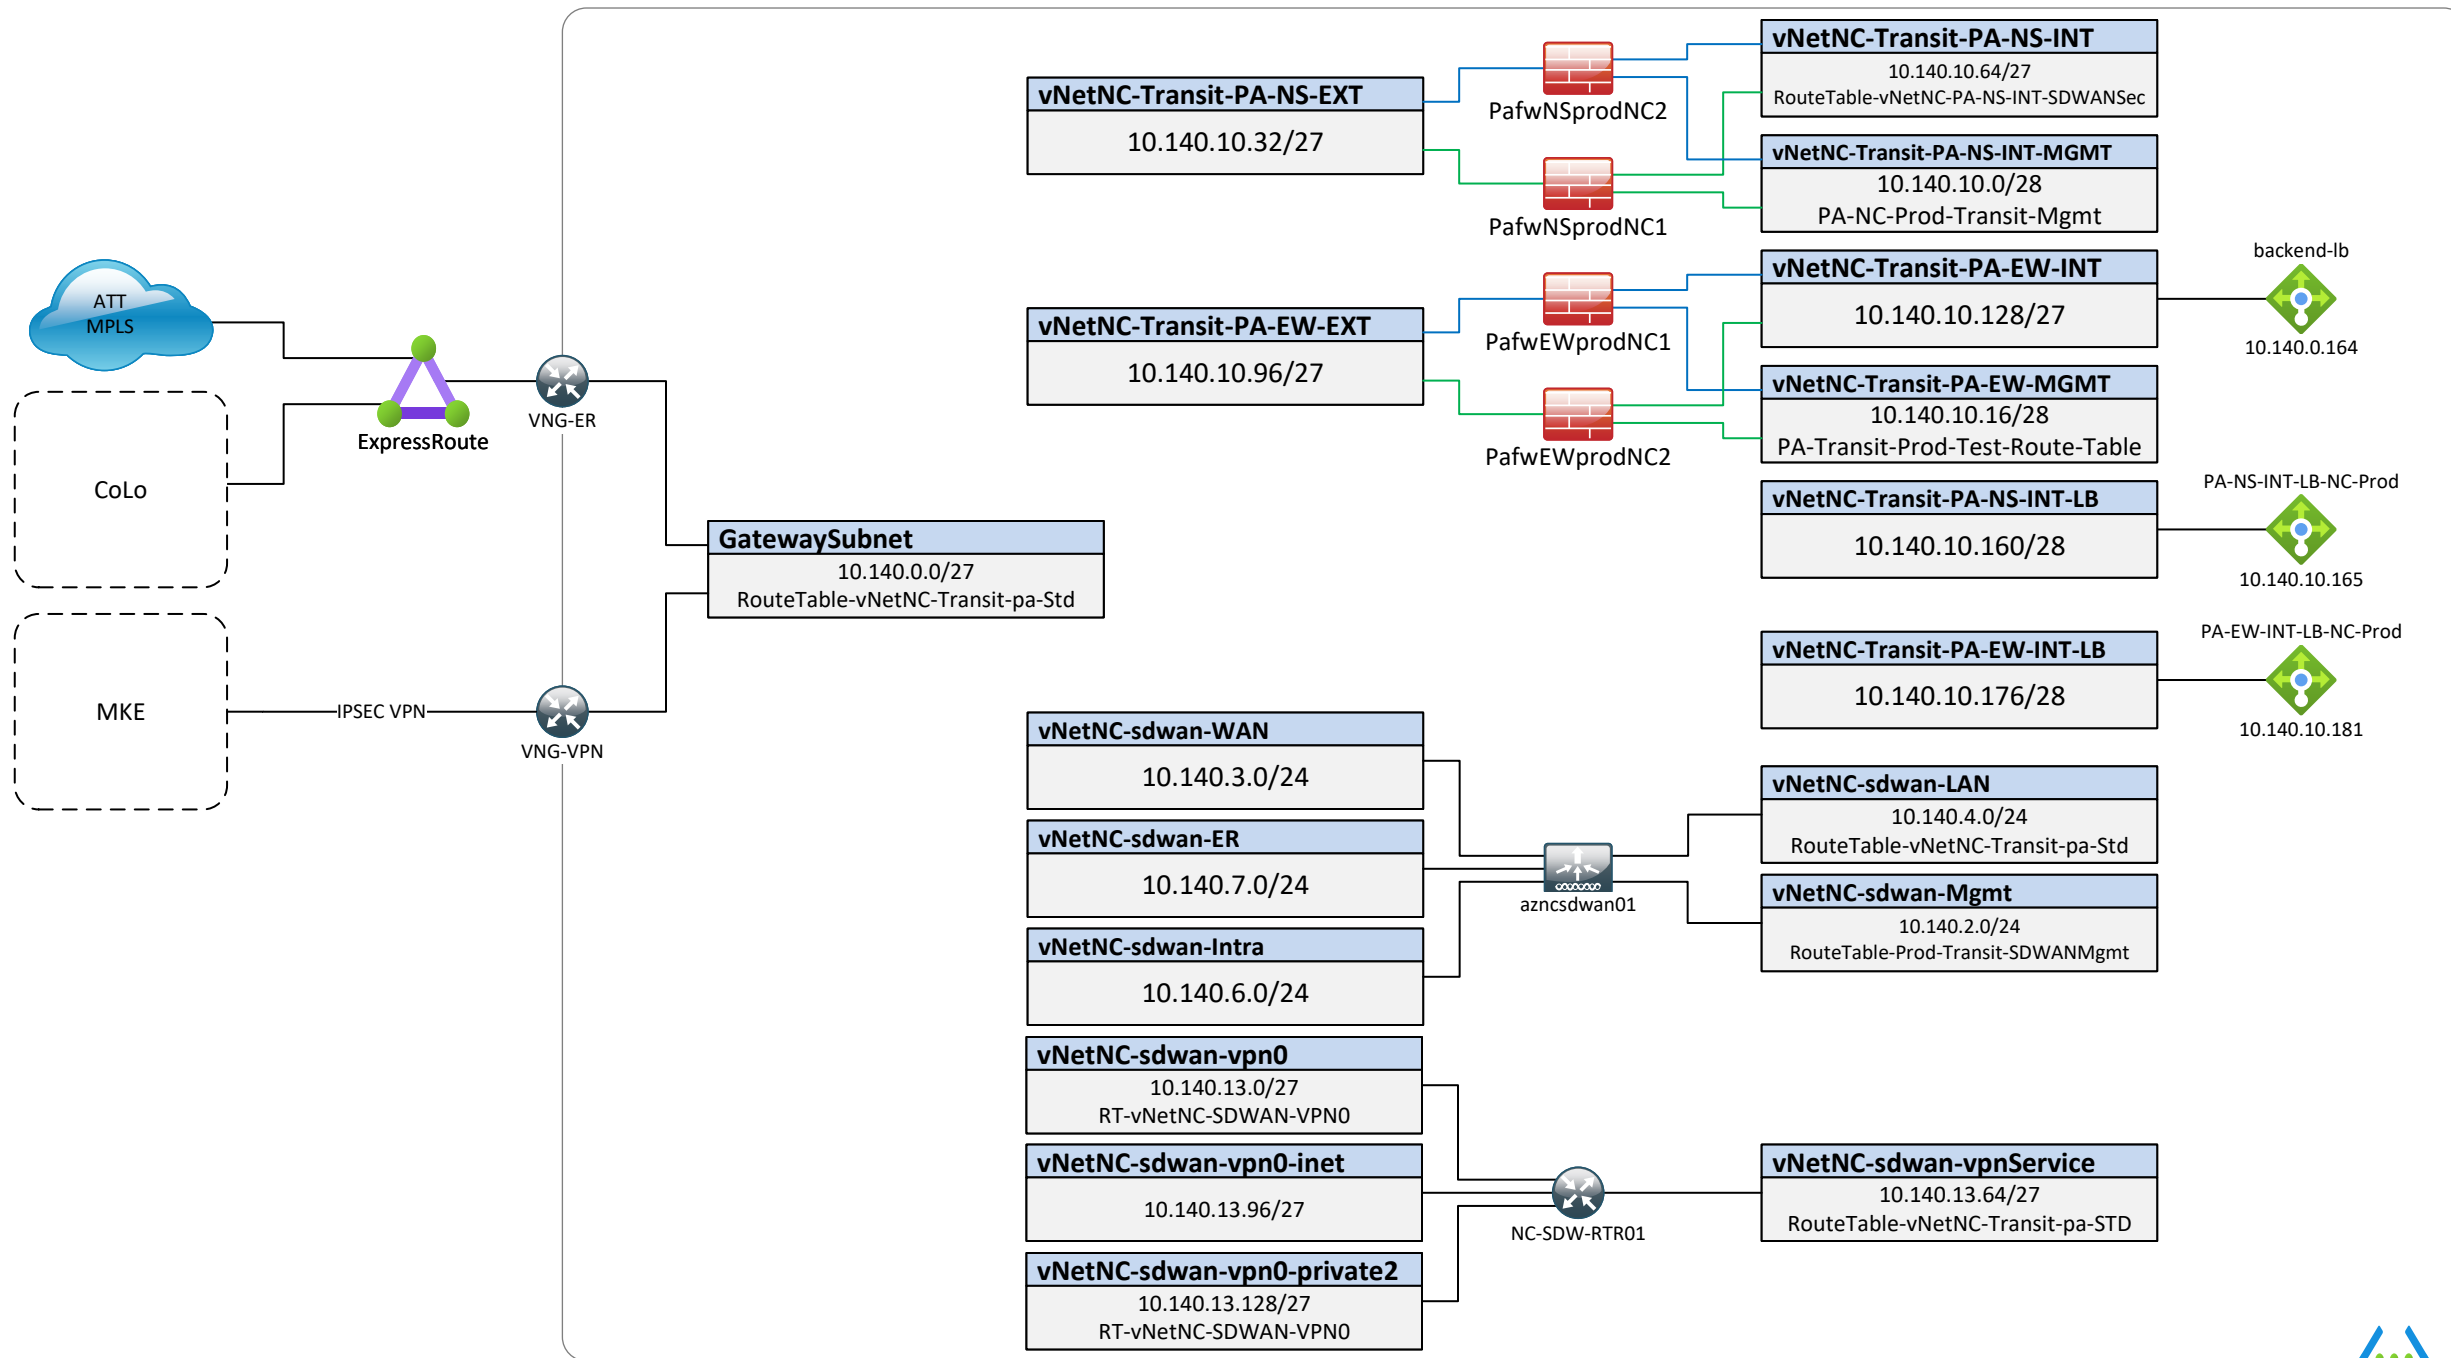

BCUNet – Azure vNetNC-Transit	
	Author	Scott Lewis
	Title	Sr. Network Solutions Engineer
	BCU CONFIDENTIAL – For Internal Use Only