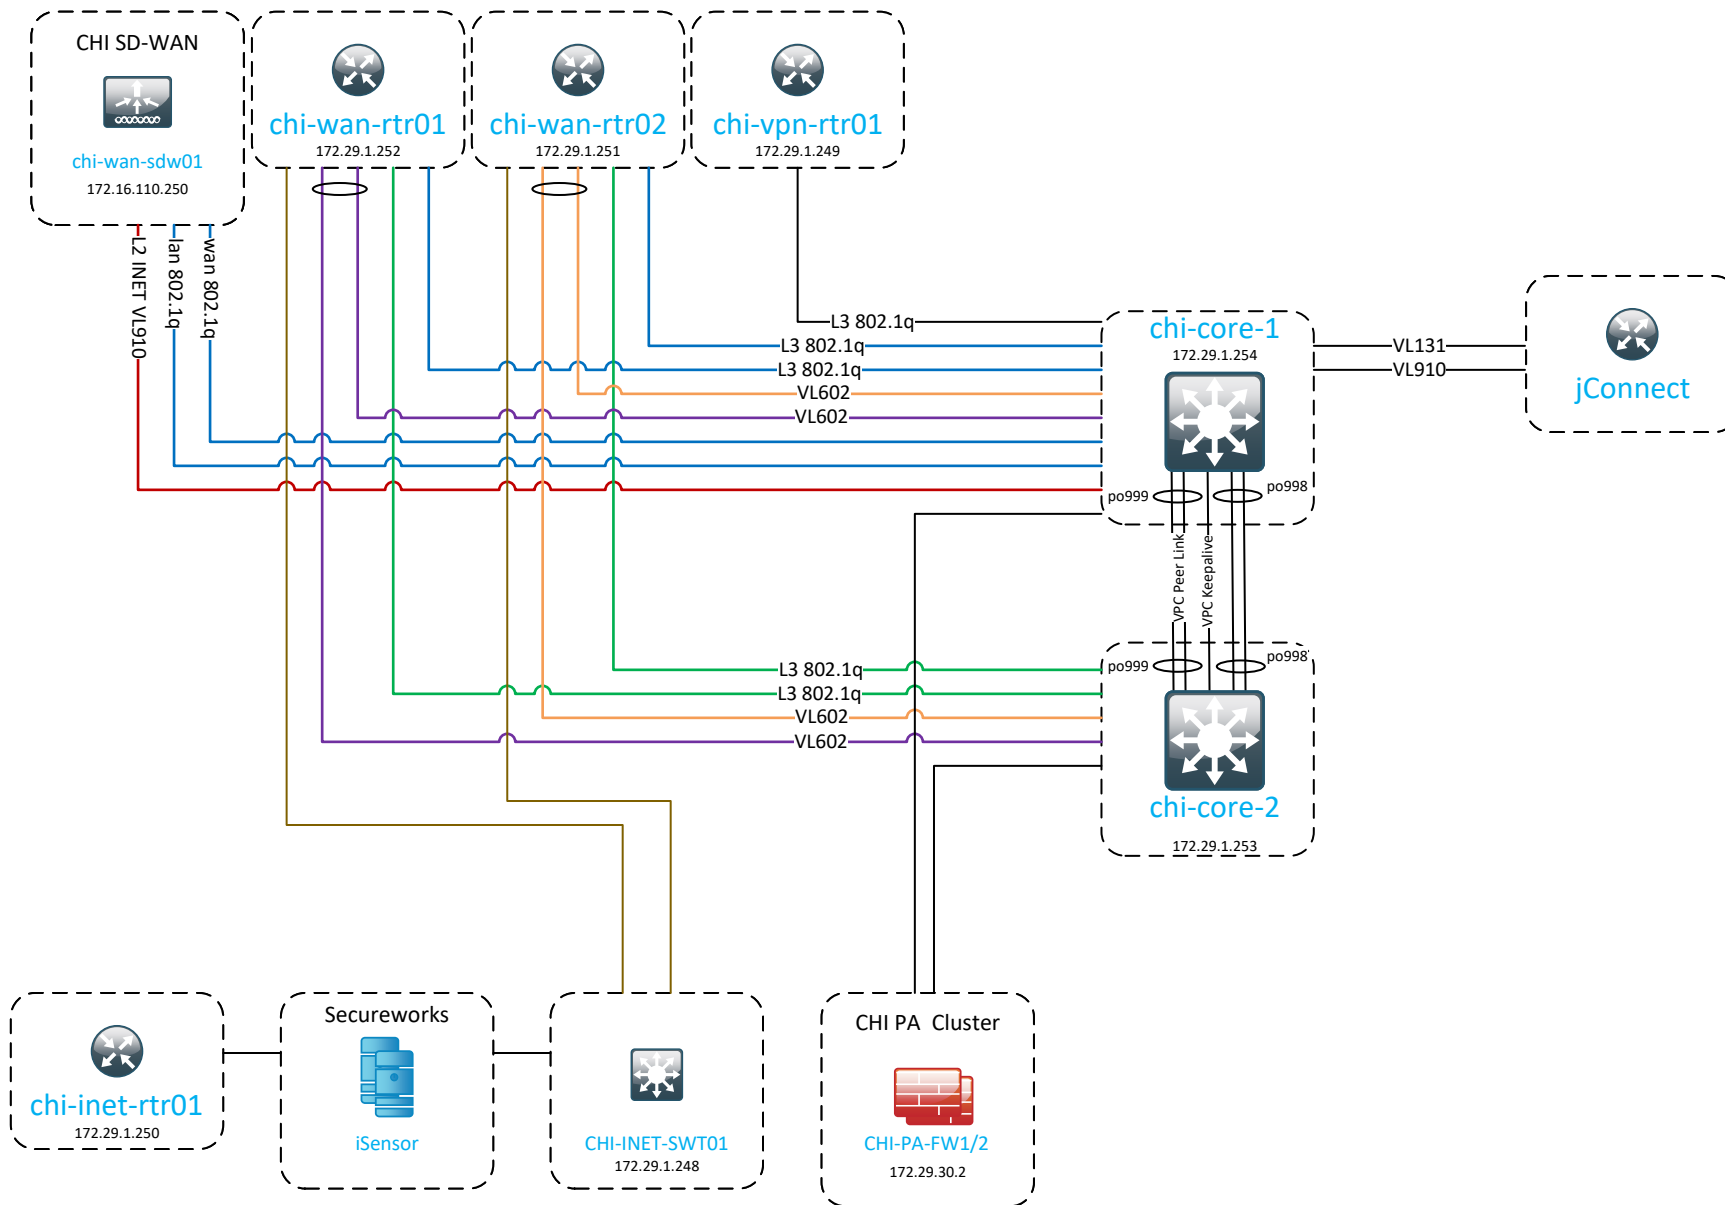

vh-wan-rtr02
172.16.110.38

340 IDF VLANs

VH-IDF0x-SWT0x

VH WLC

VH-WLC-01/02
10.131.0.3/4
10.131.0.10

vh-core-1
172.16.110.254

vh-core-2
172.16.110.253

vh2-mdf-1
172.16.111.254

vh2-mdf-2
172.16.111.253

vh-leaf-a1
172.16.110.252

vh-leaf-b1
172.16.110.249

vh-leaf-a2
172.16.110.251

vh-leaf-b2
172.16.110.248

VH Branch

IL-VERN-SWT01
172.16.111.22

BCUNet – CoLo Physical		
Author	Scott Lewis	07/27/2021
Title	Sr. Network Solutions Engineer	
BCU CONFIDENTIAL – For Internal Use Only		