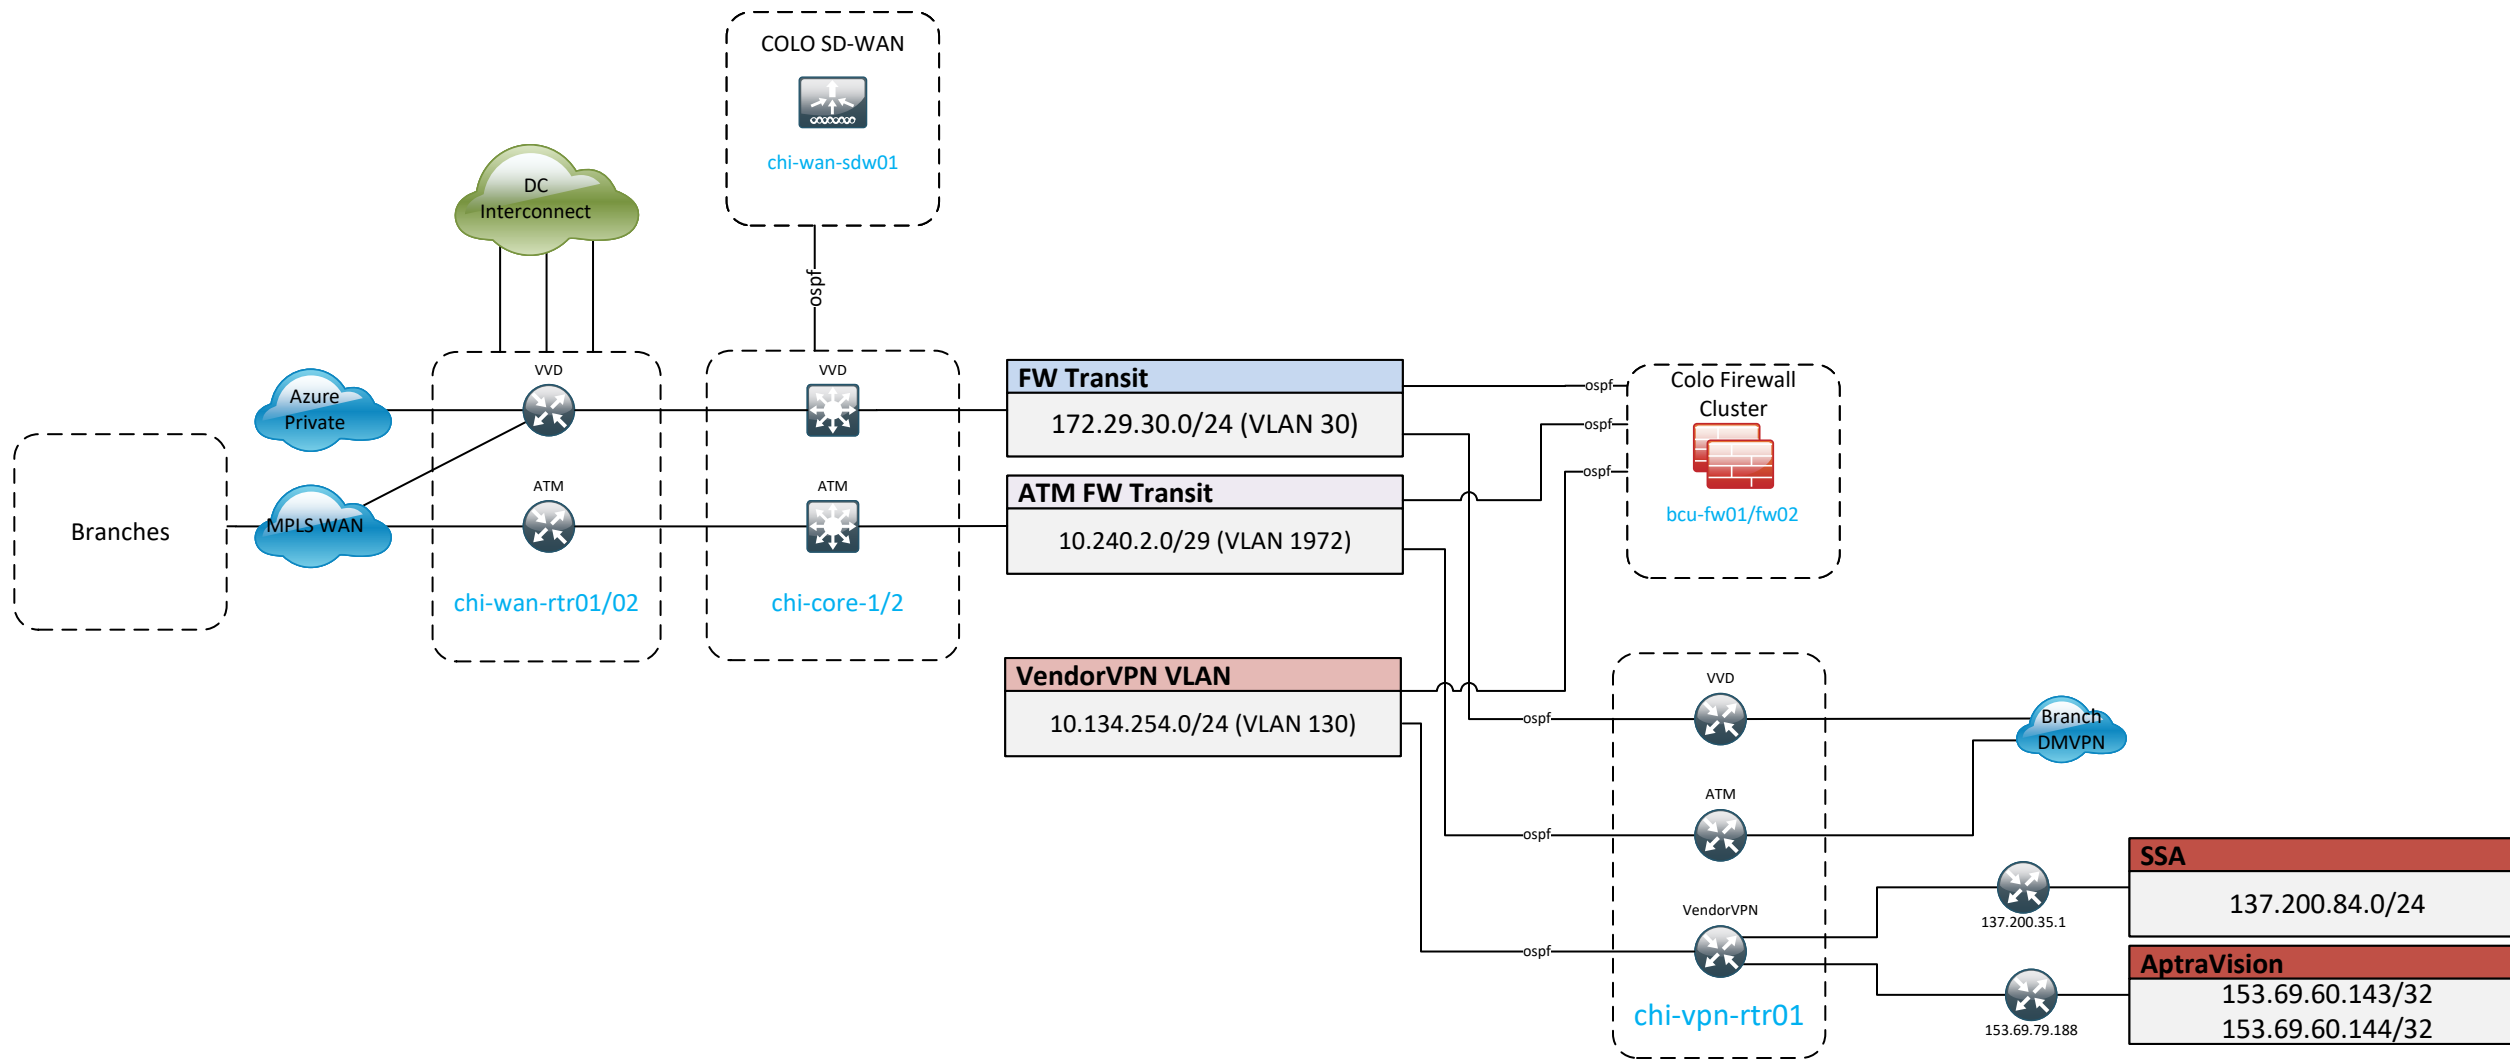

BCUNet – Colo VPN		
Author	Scott Lewis	07/09/2024
Title	Principal Engineer – Network & Telephony Solutions	
BCU CONFIDENTIAL – For Internal Use Only