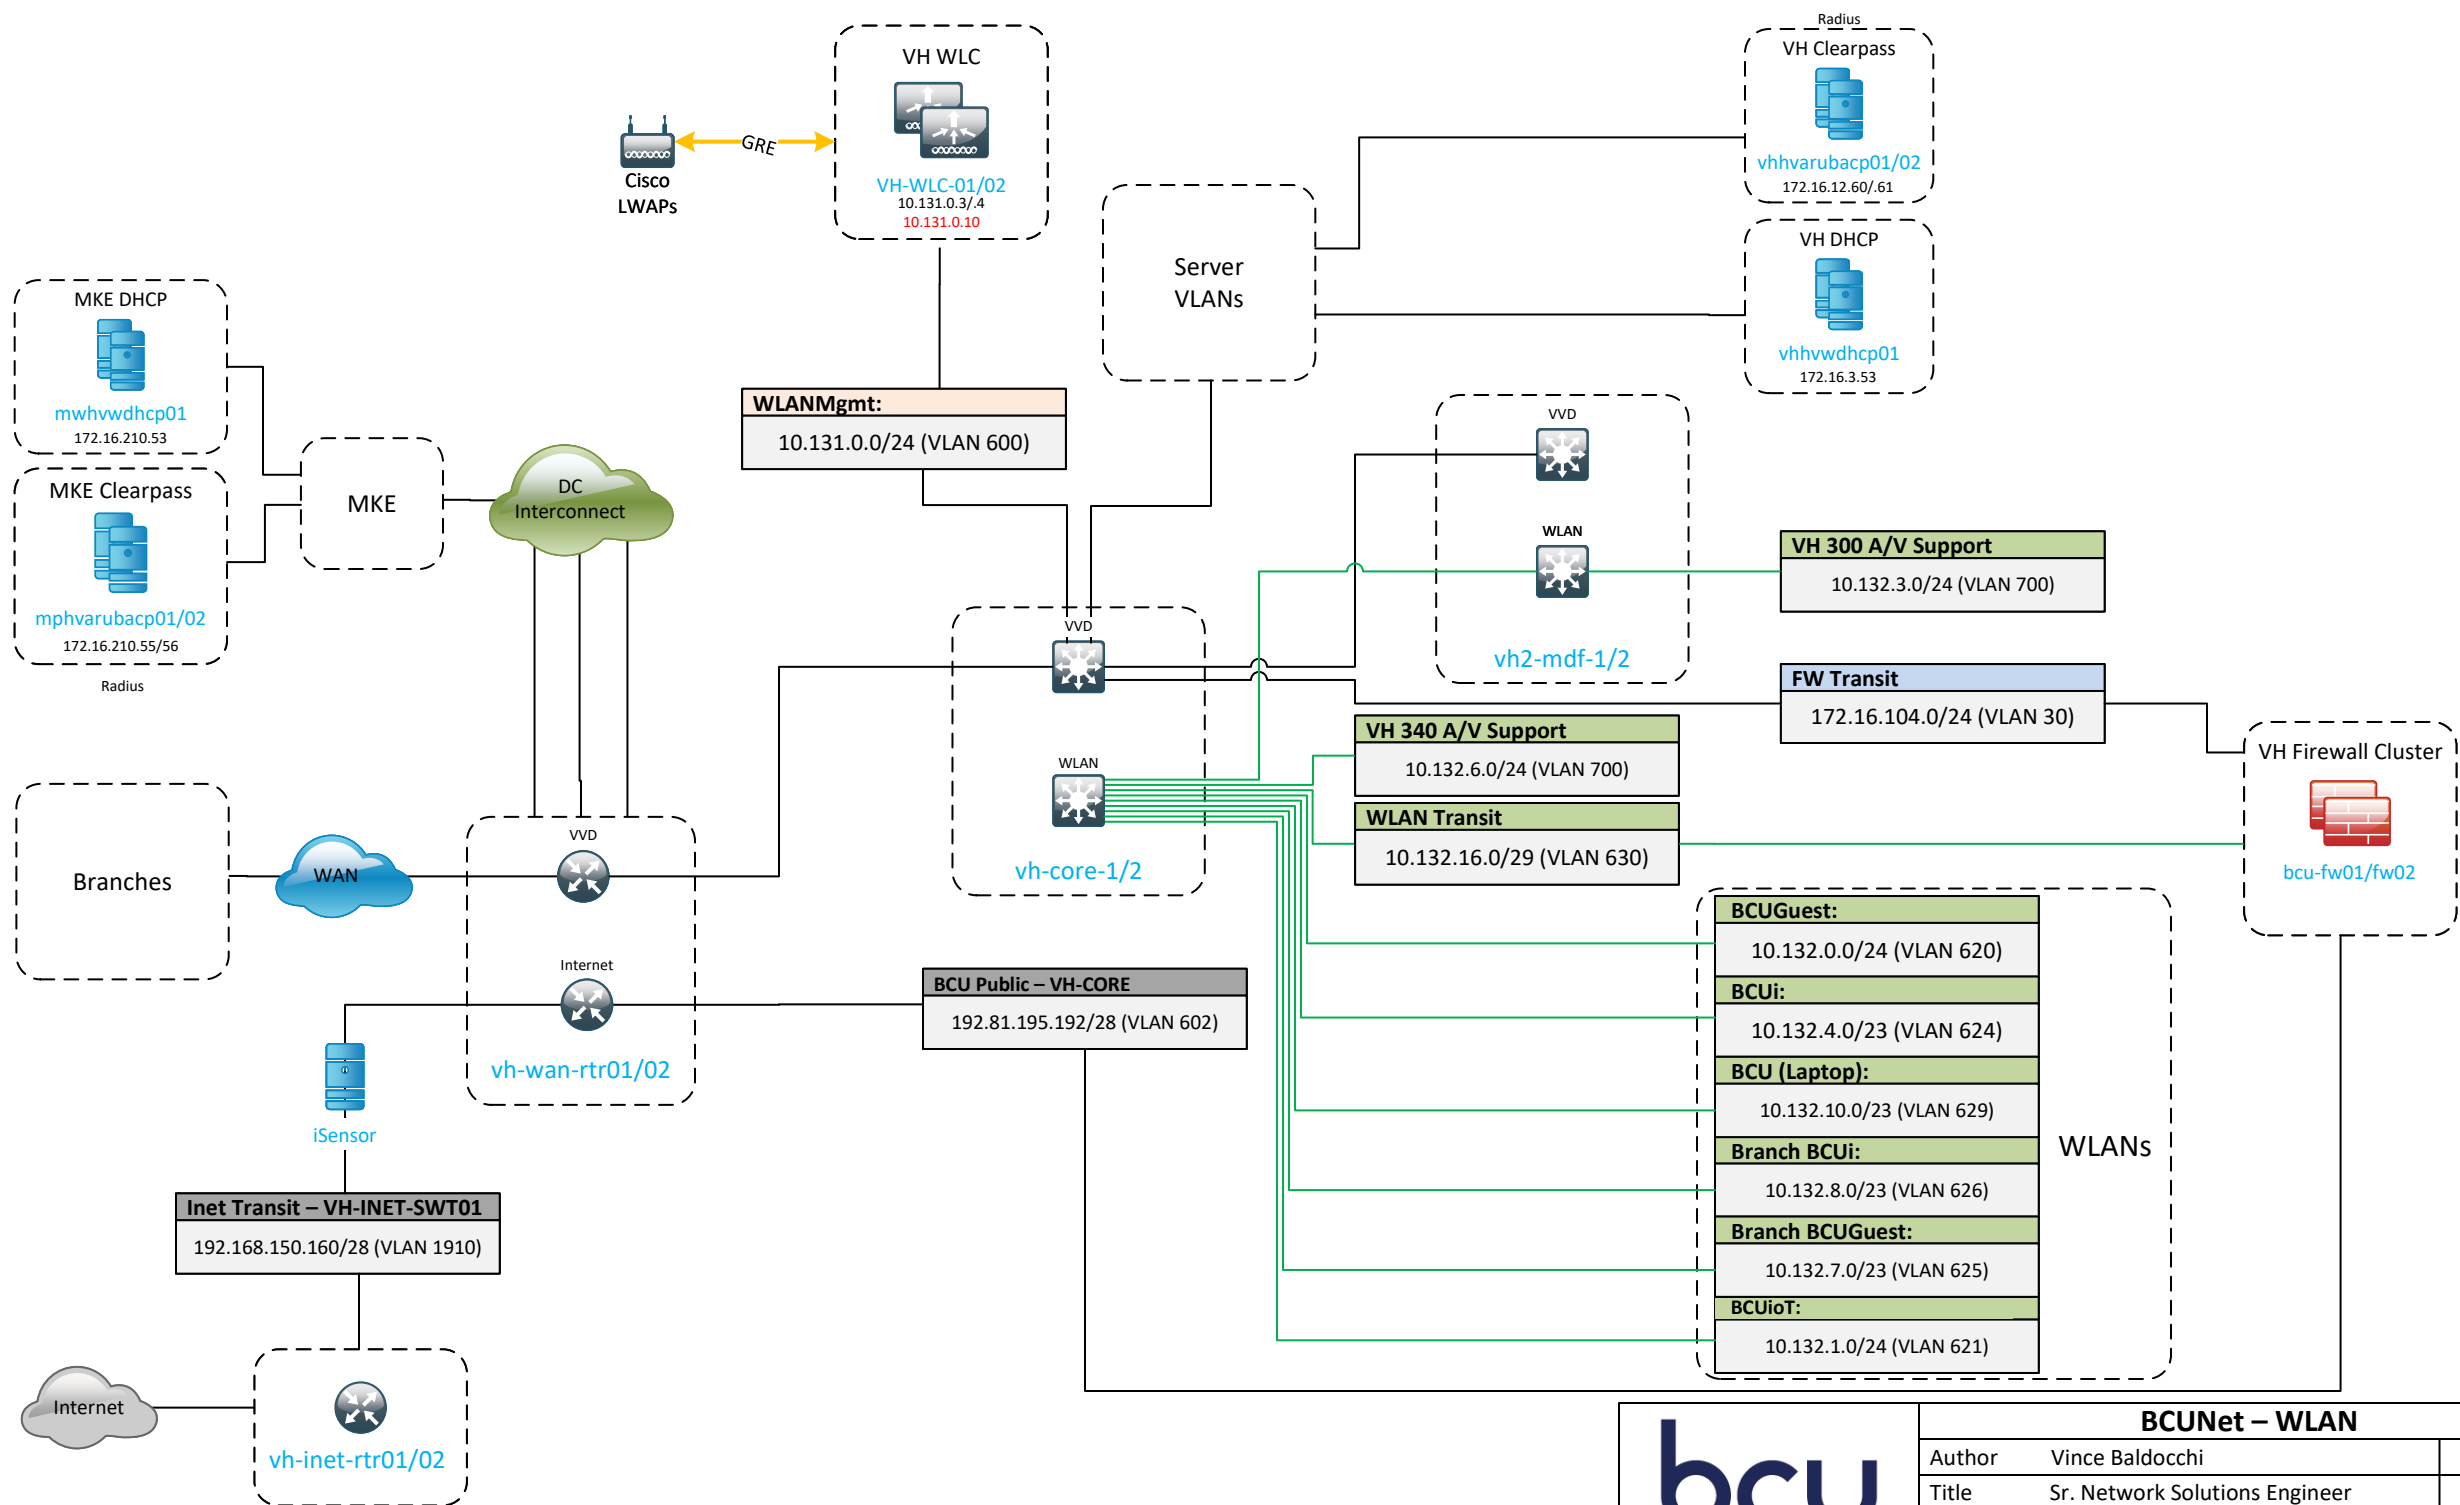

BCUNet – WLAN		
Author	Vince Baldocchi	11/3/23
Title	Sr. Network Solutions Engineer	
BCU CONFIDENTIAL – For Internal Use Only