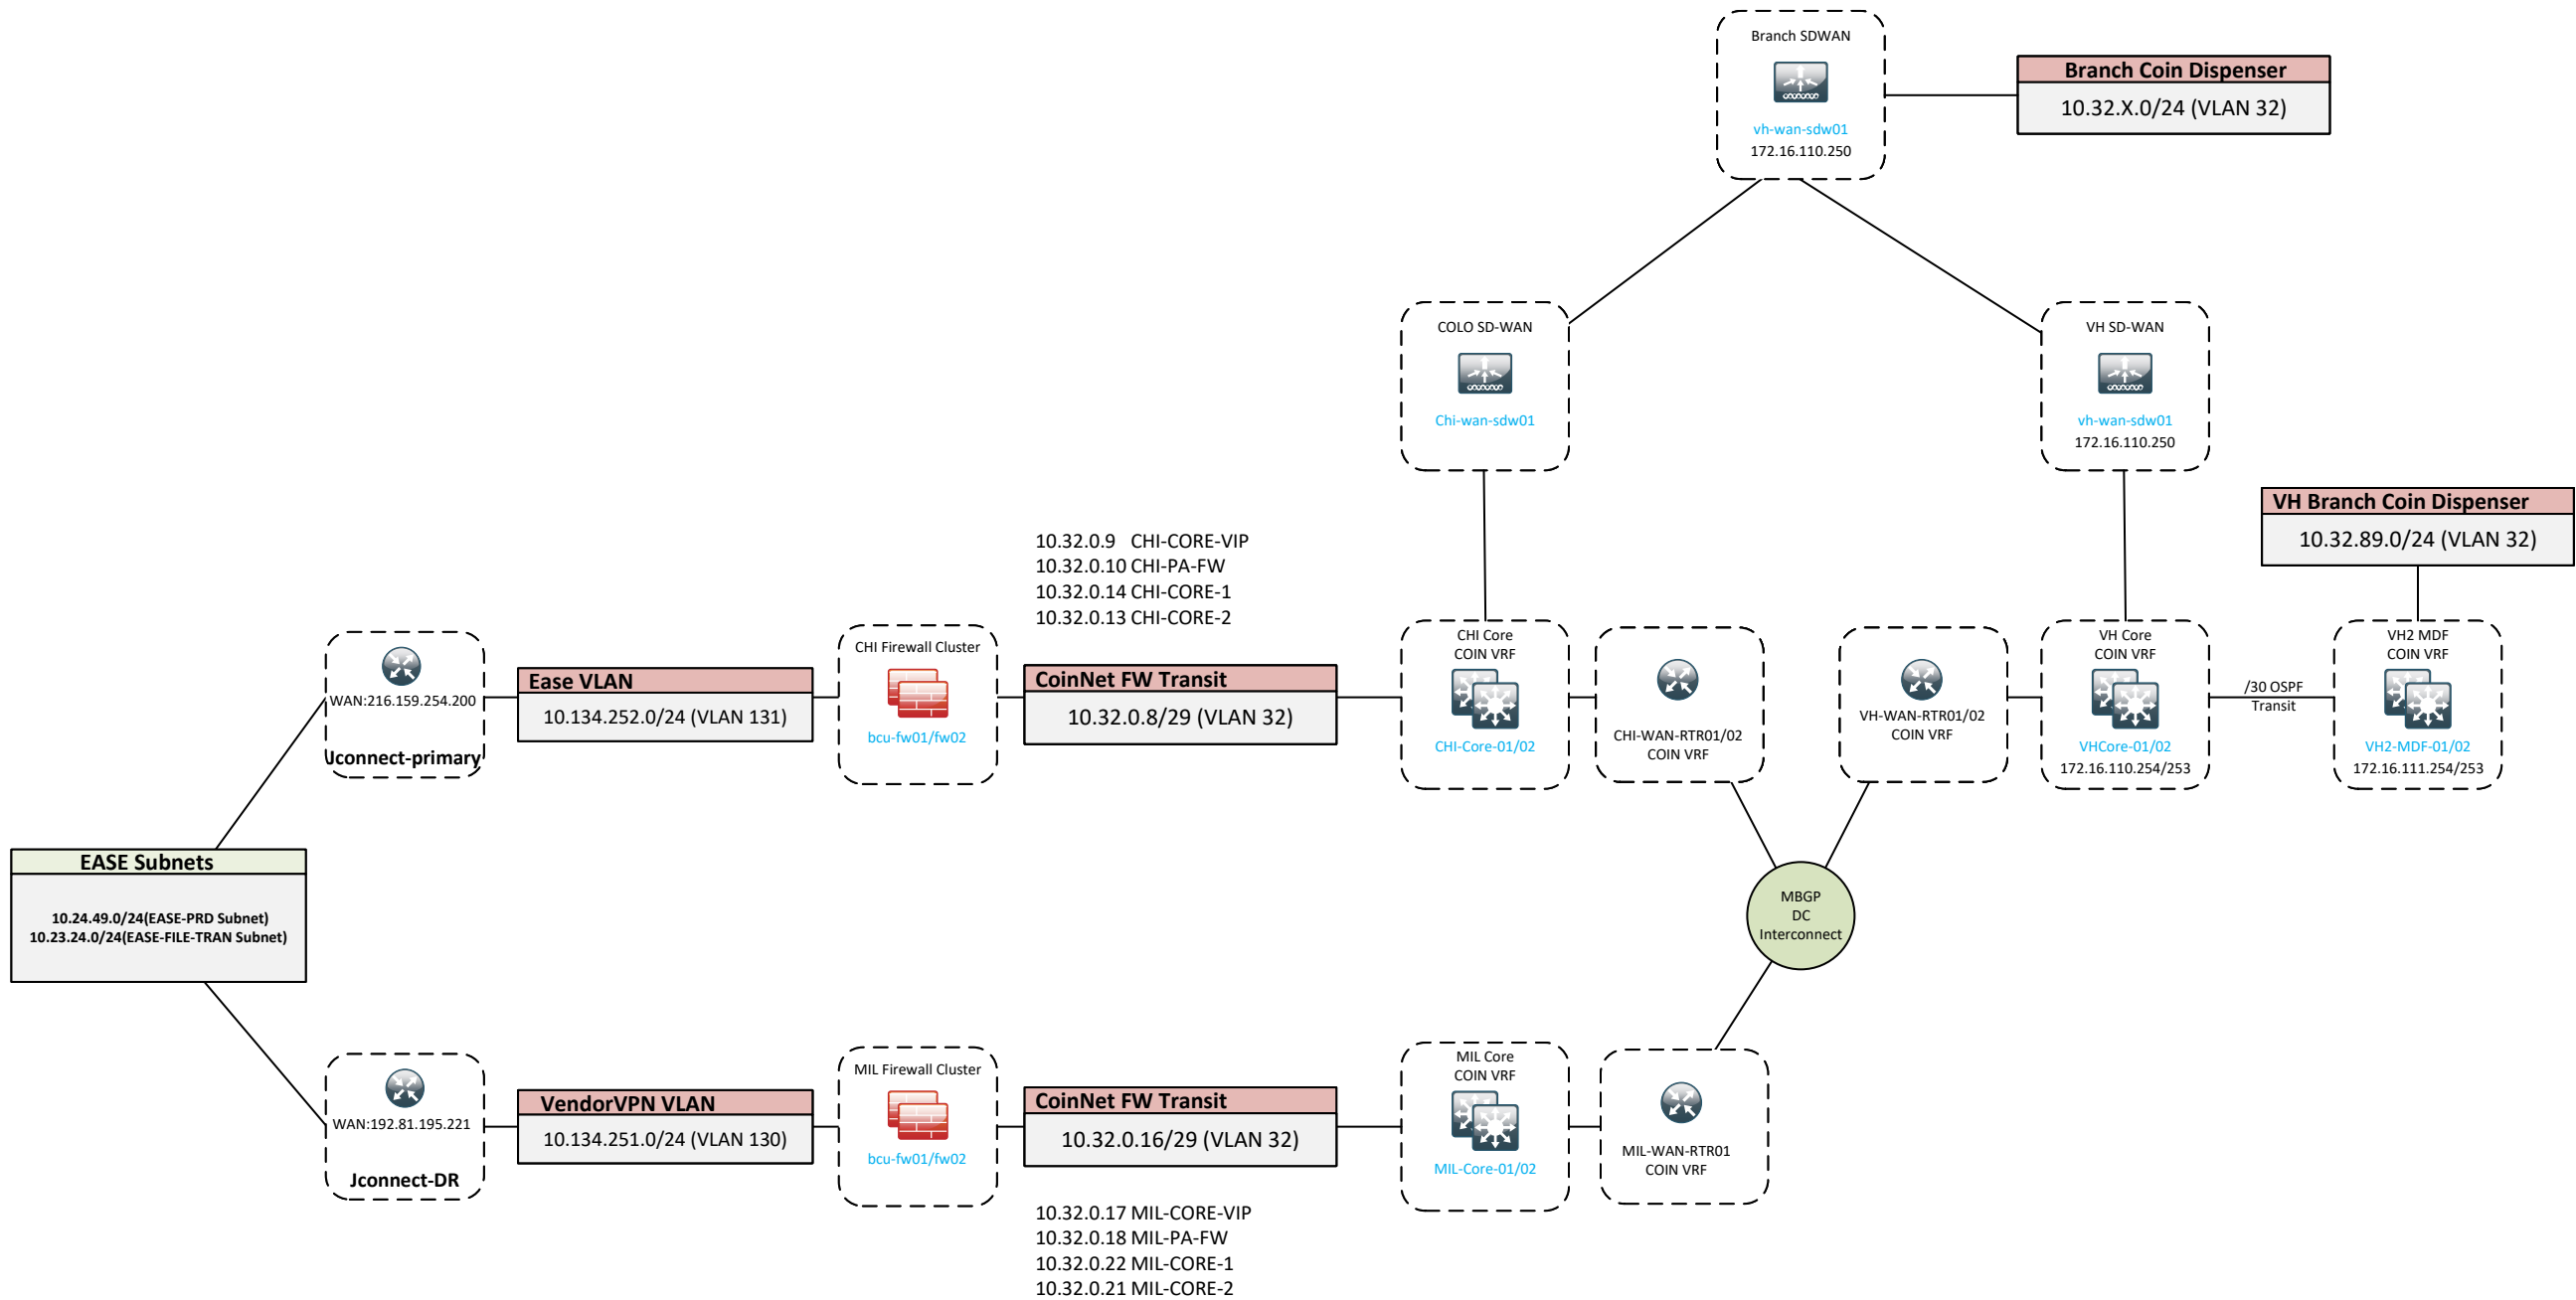

07/09/2024

	BCUNet – Azure NC/SC vNets	
	Author	Scott Lewis
	Title	Sr. Network Solutions Engineer
	BCU CONFIDENTIAL – For Internal Use Only	

07/21/2023

	BCUNet – Azure vNetNC-Transit	
	Author	Scott Lewis
	Title	Sr. Network Solutions Engineer
	BCU CONFIDENTIAL – For Internal Use Only	