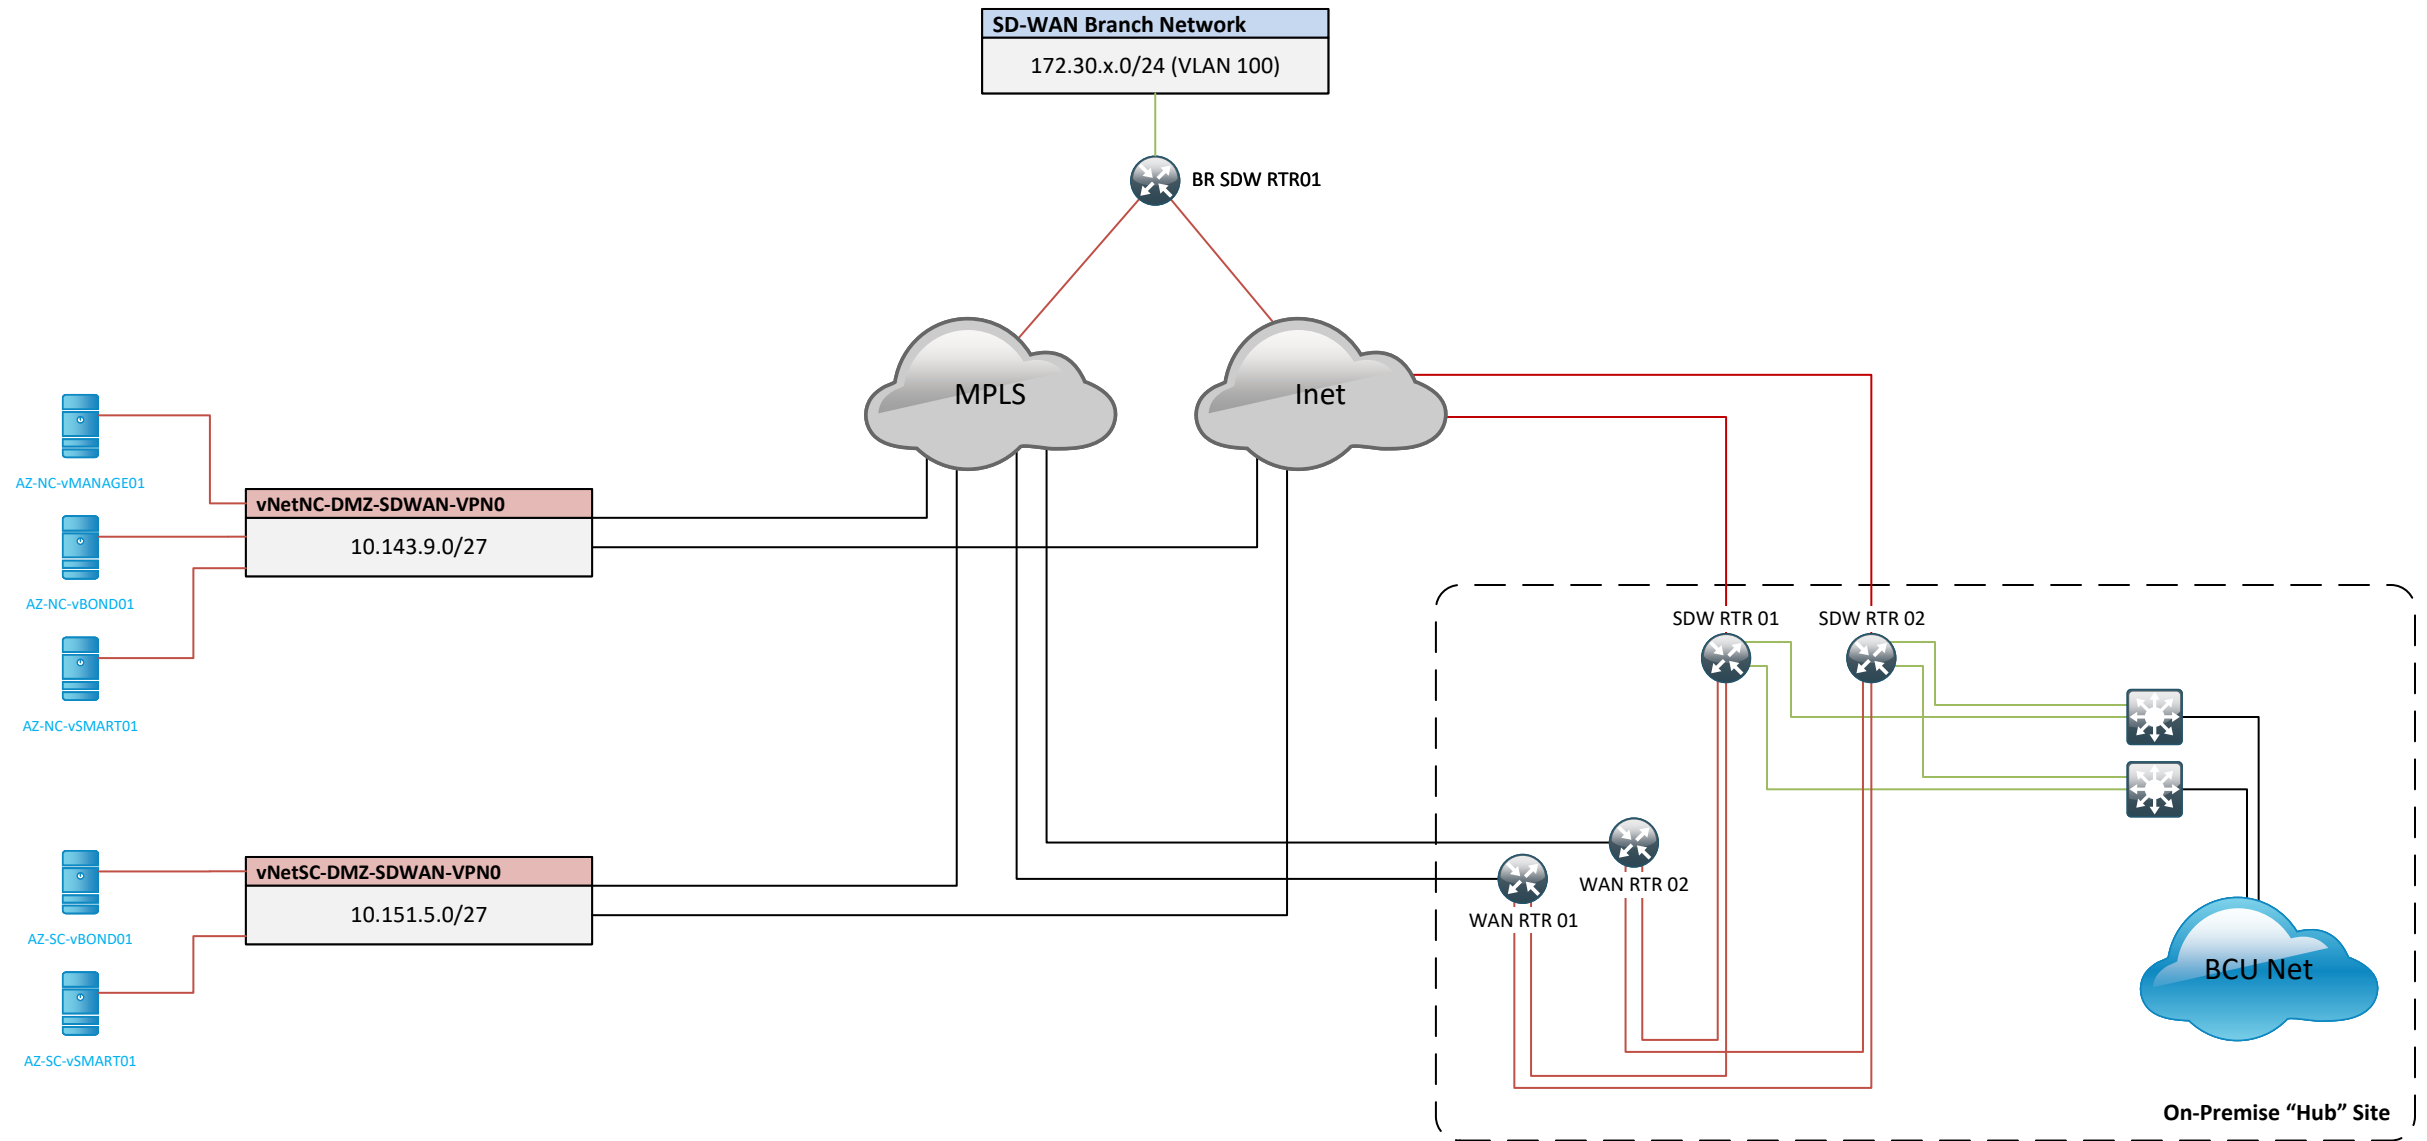

Legend	
VPNO – Transport	—
Service VPN	—

	BCUNet – SD-WAN Framework (Cisco)	
	Author	Scott Lewis
	Title	Principal Engineer – Network & Telephony Solutions
	BCU CONFIDENTIAL – For Internal Use Only	

07/09/2024