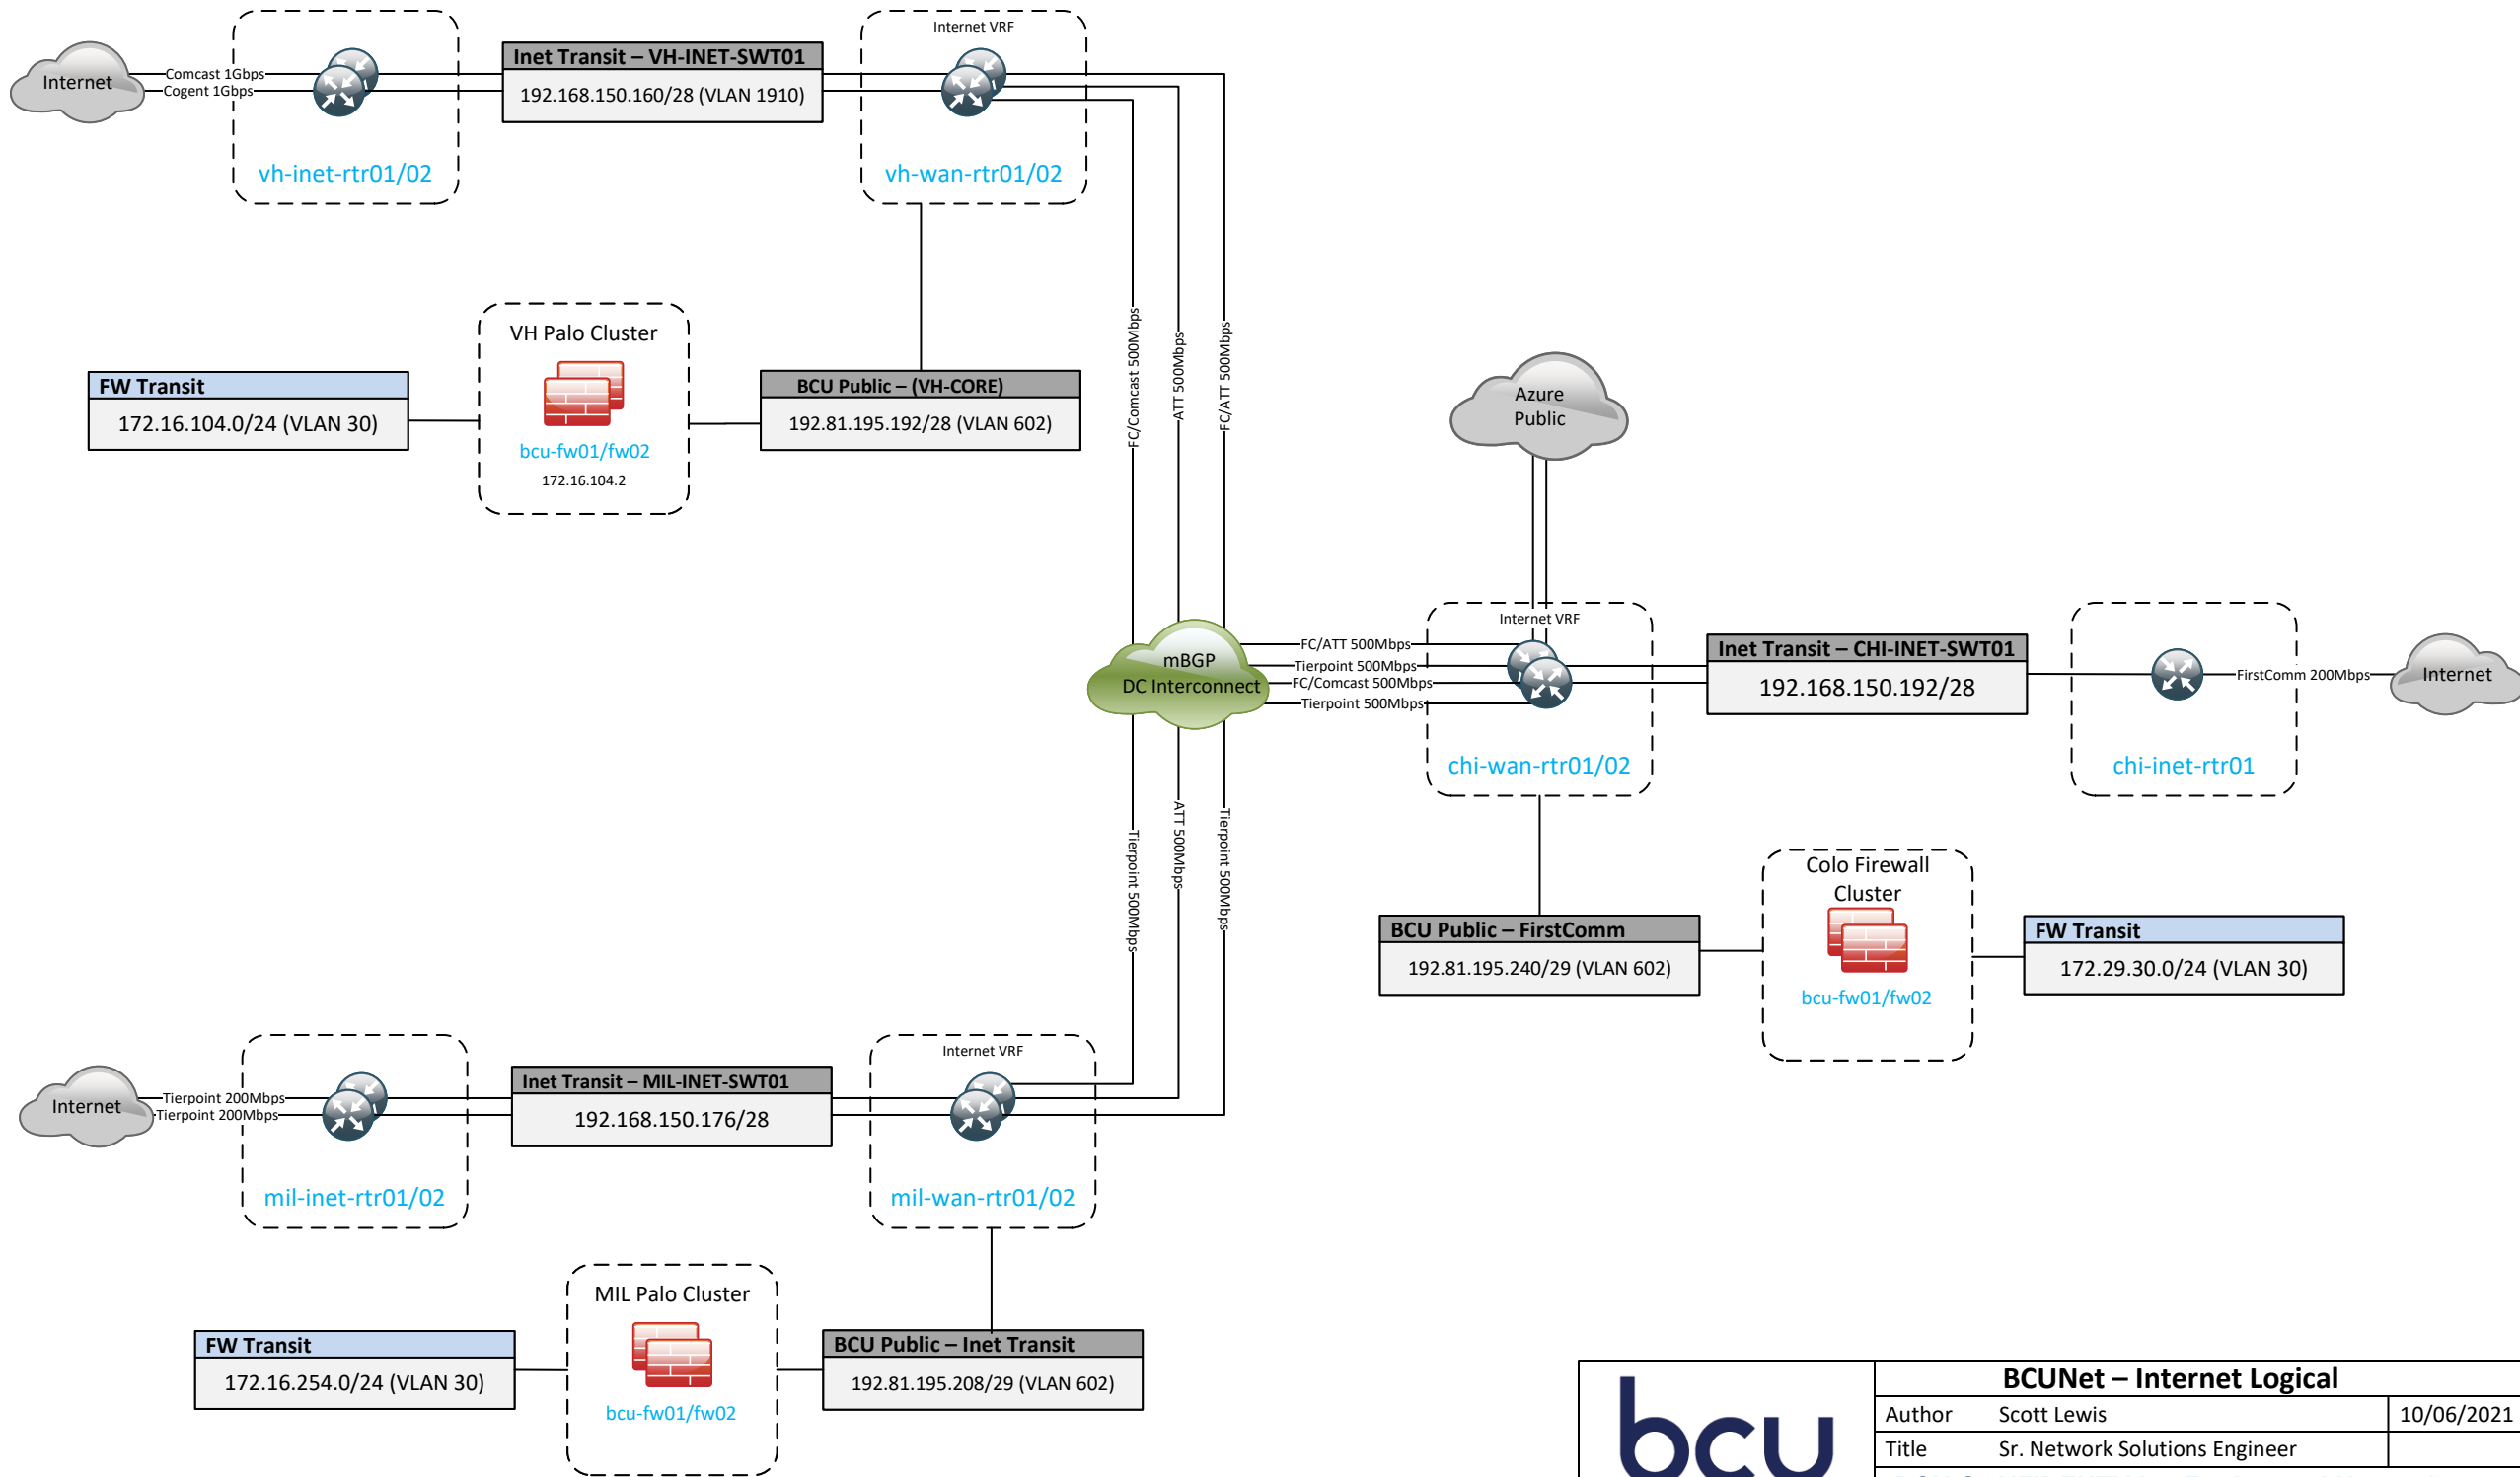

BCUNet – Internet Logical		
Author	Scott Lewis	10/06/2021
Title	Sr. Network Solutions Engineer	
BCU CONFIDENTIAL – For Internal Use Only