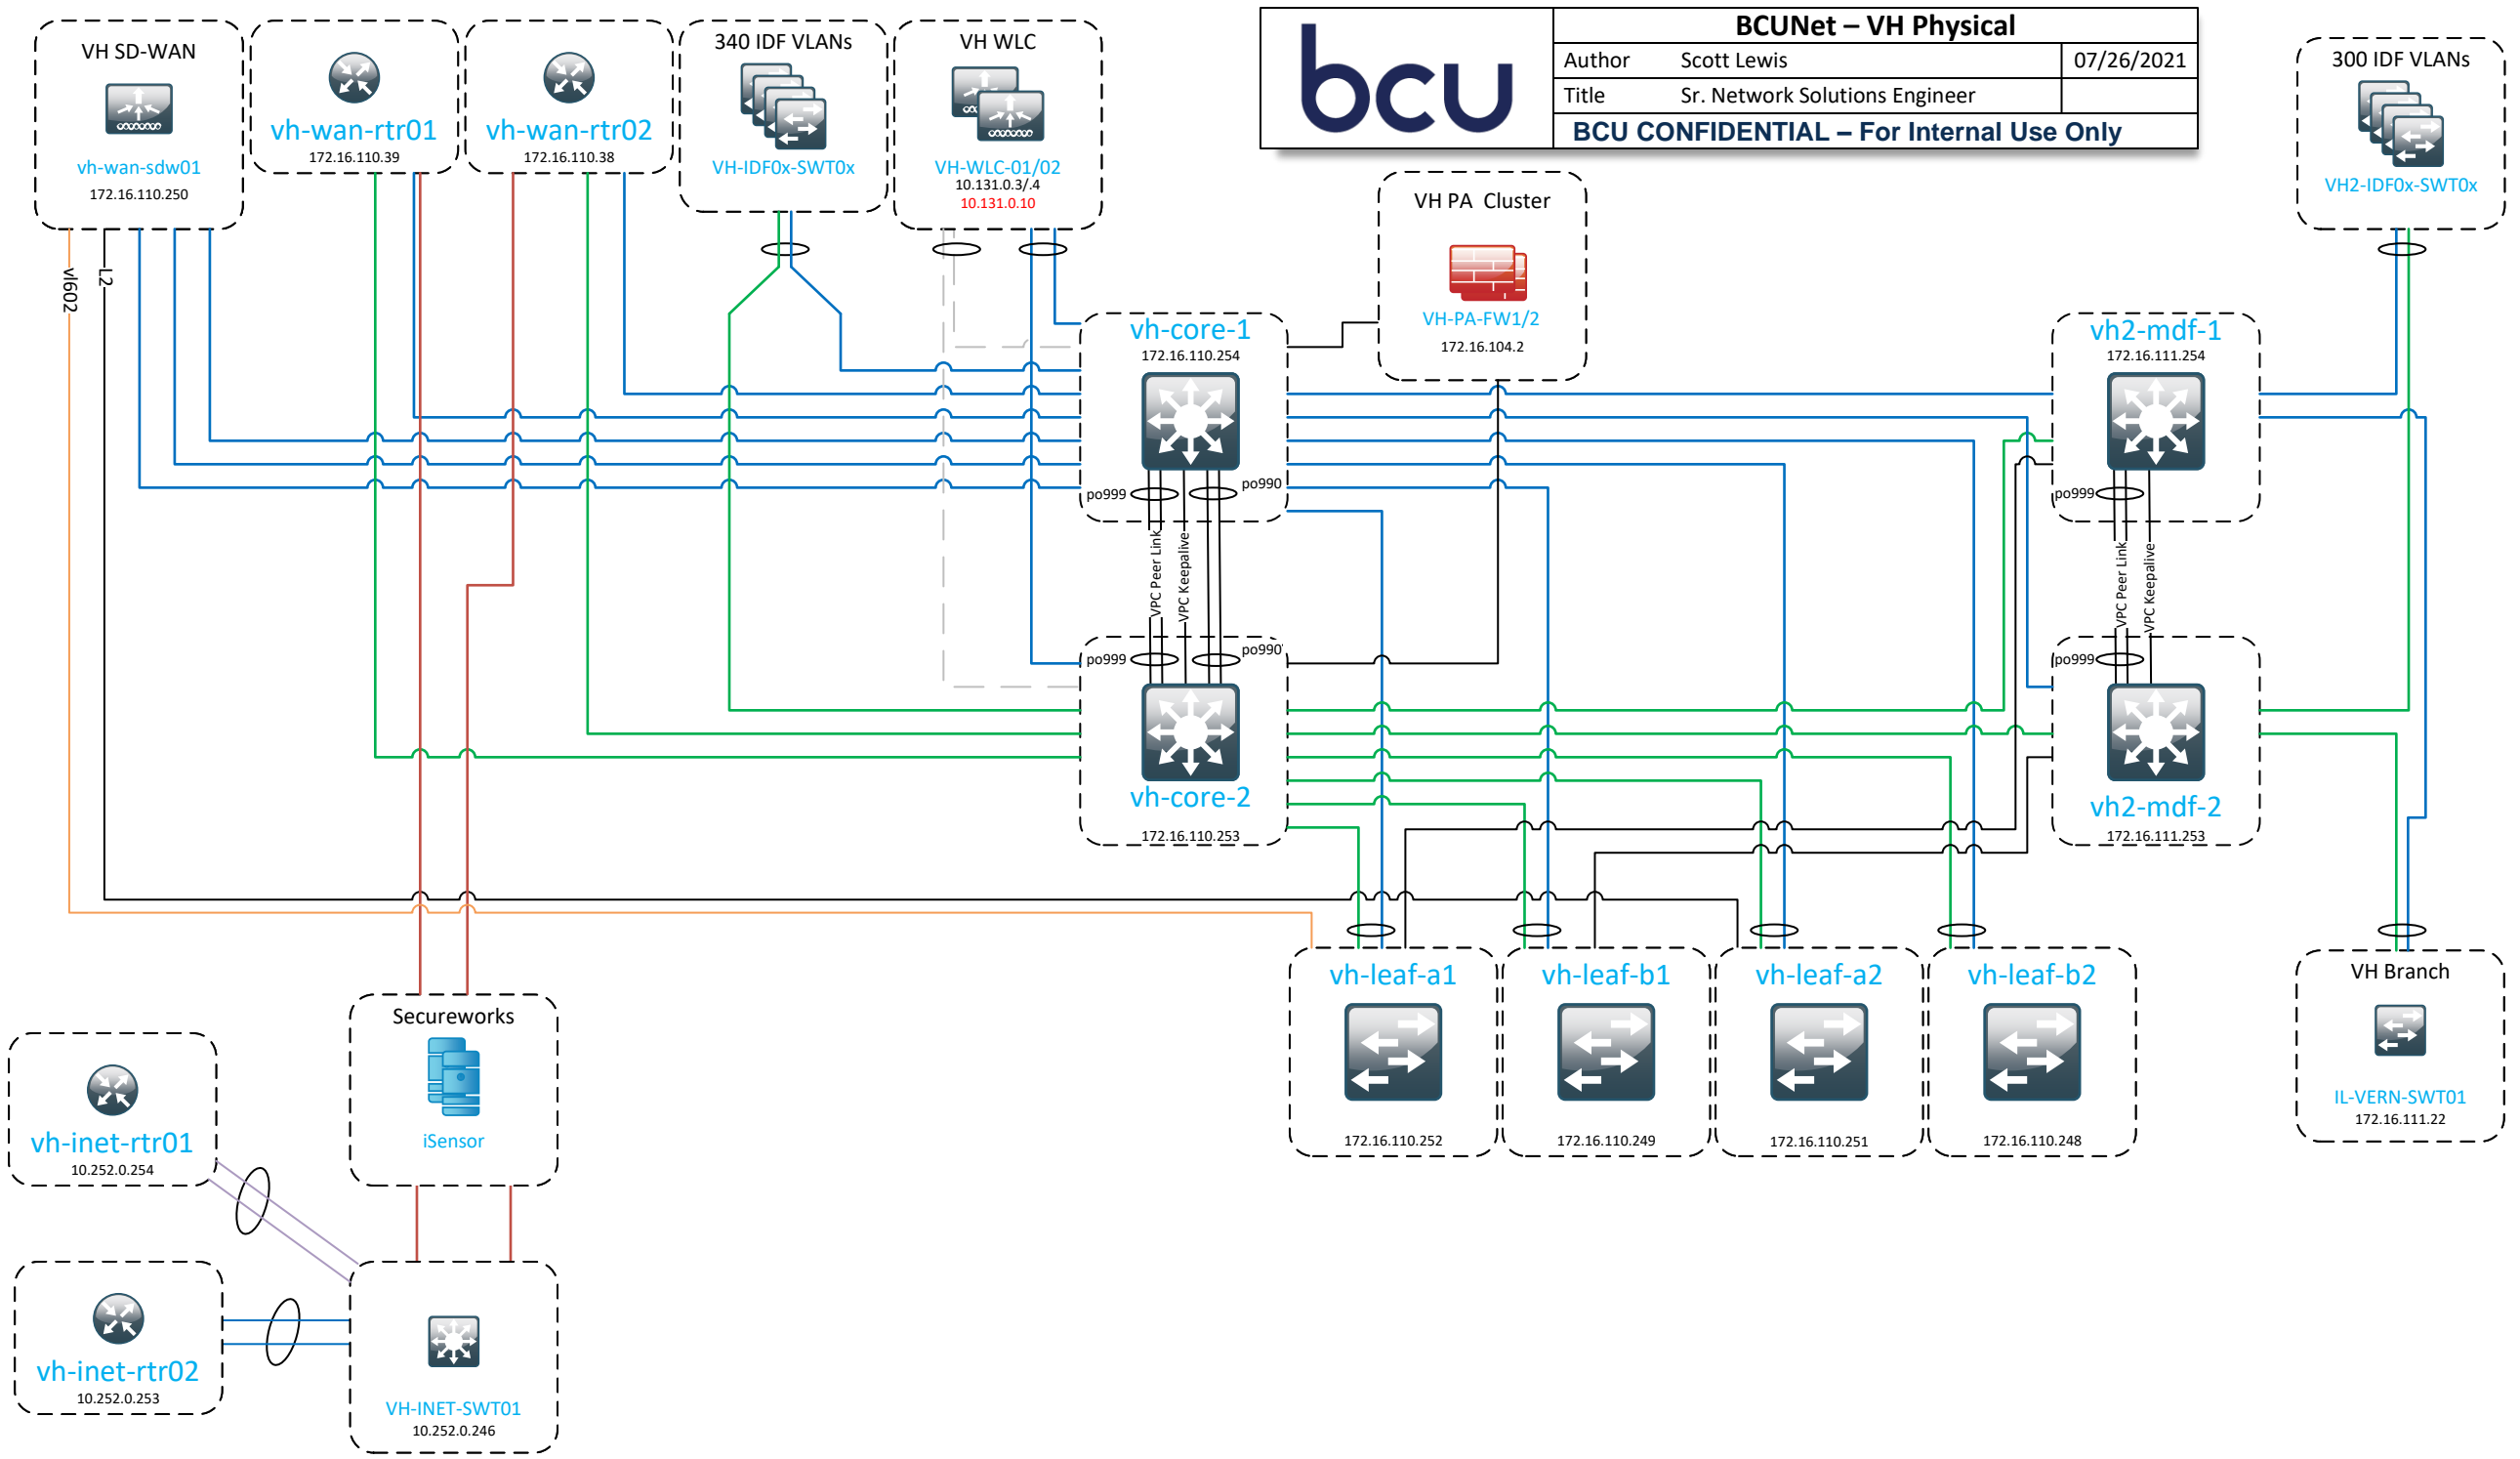

vh-inet-rtr01
10.252.0.254

vh-inet-rtr02
10.252.0.253

Secureworks iSensor

VH-INET-SWT01
10.252.0.246

VH PA Cluster

VH-PA-FW1/2
172.16.104.2

300 IDF VLANs

VH2-IDF0x-SWT0x

VH SD-WAN

vh-wan-sdw01
172.16.110.250

vh-wan-rtr01
172.16.110.39

vh-wan-rtr02
172.16.110.38

340 IDF VLANs

VH-IDF0x-SWT0x

VH WLC

VH-WLC-01/02
10.131.0.3/4
10.131.0.10

vh-core-1
172.16.110.254

vh-core-2
172.16.110.253

vh2-mdf-1
172.16.111.254

vh2-mdf-2
172.16.111.253

vh-leaf-a1
172.16.110.252

vh-leaf-b1
172.16.110.249

vh-leaf-a2
172.16.110.251

vh-leaf-b2
172.16.110.248

VH Branch

IL-VERN-SWT01
172.16.111.22