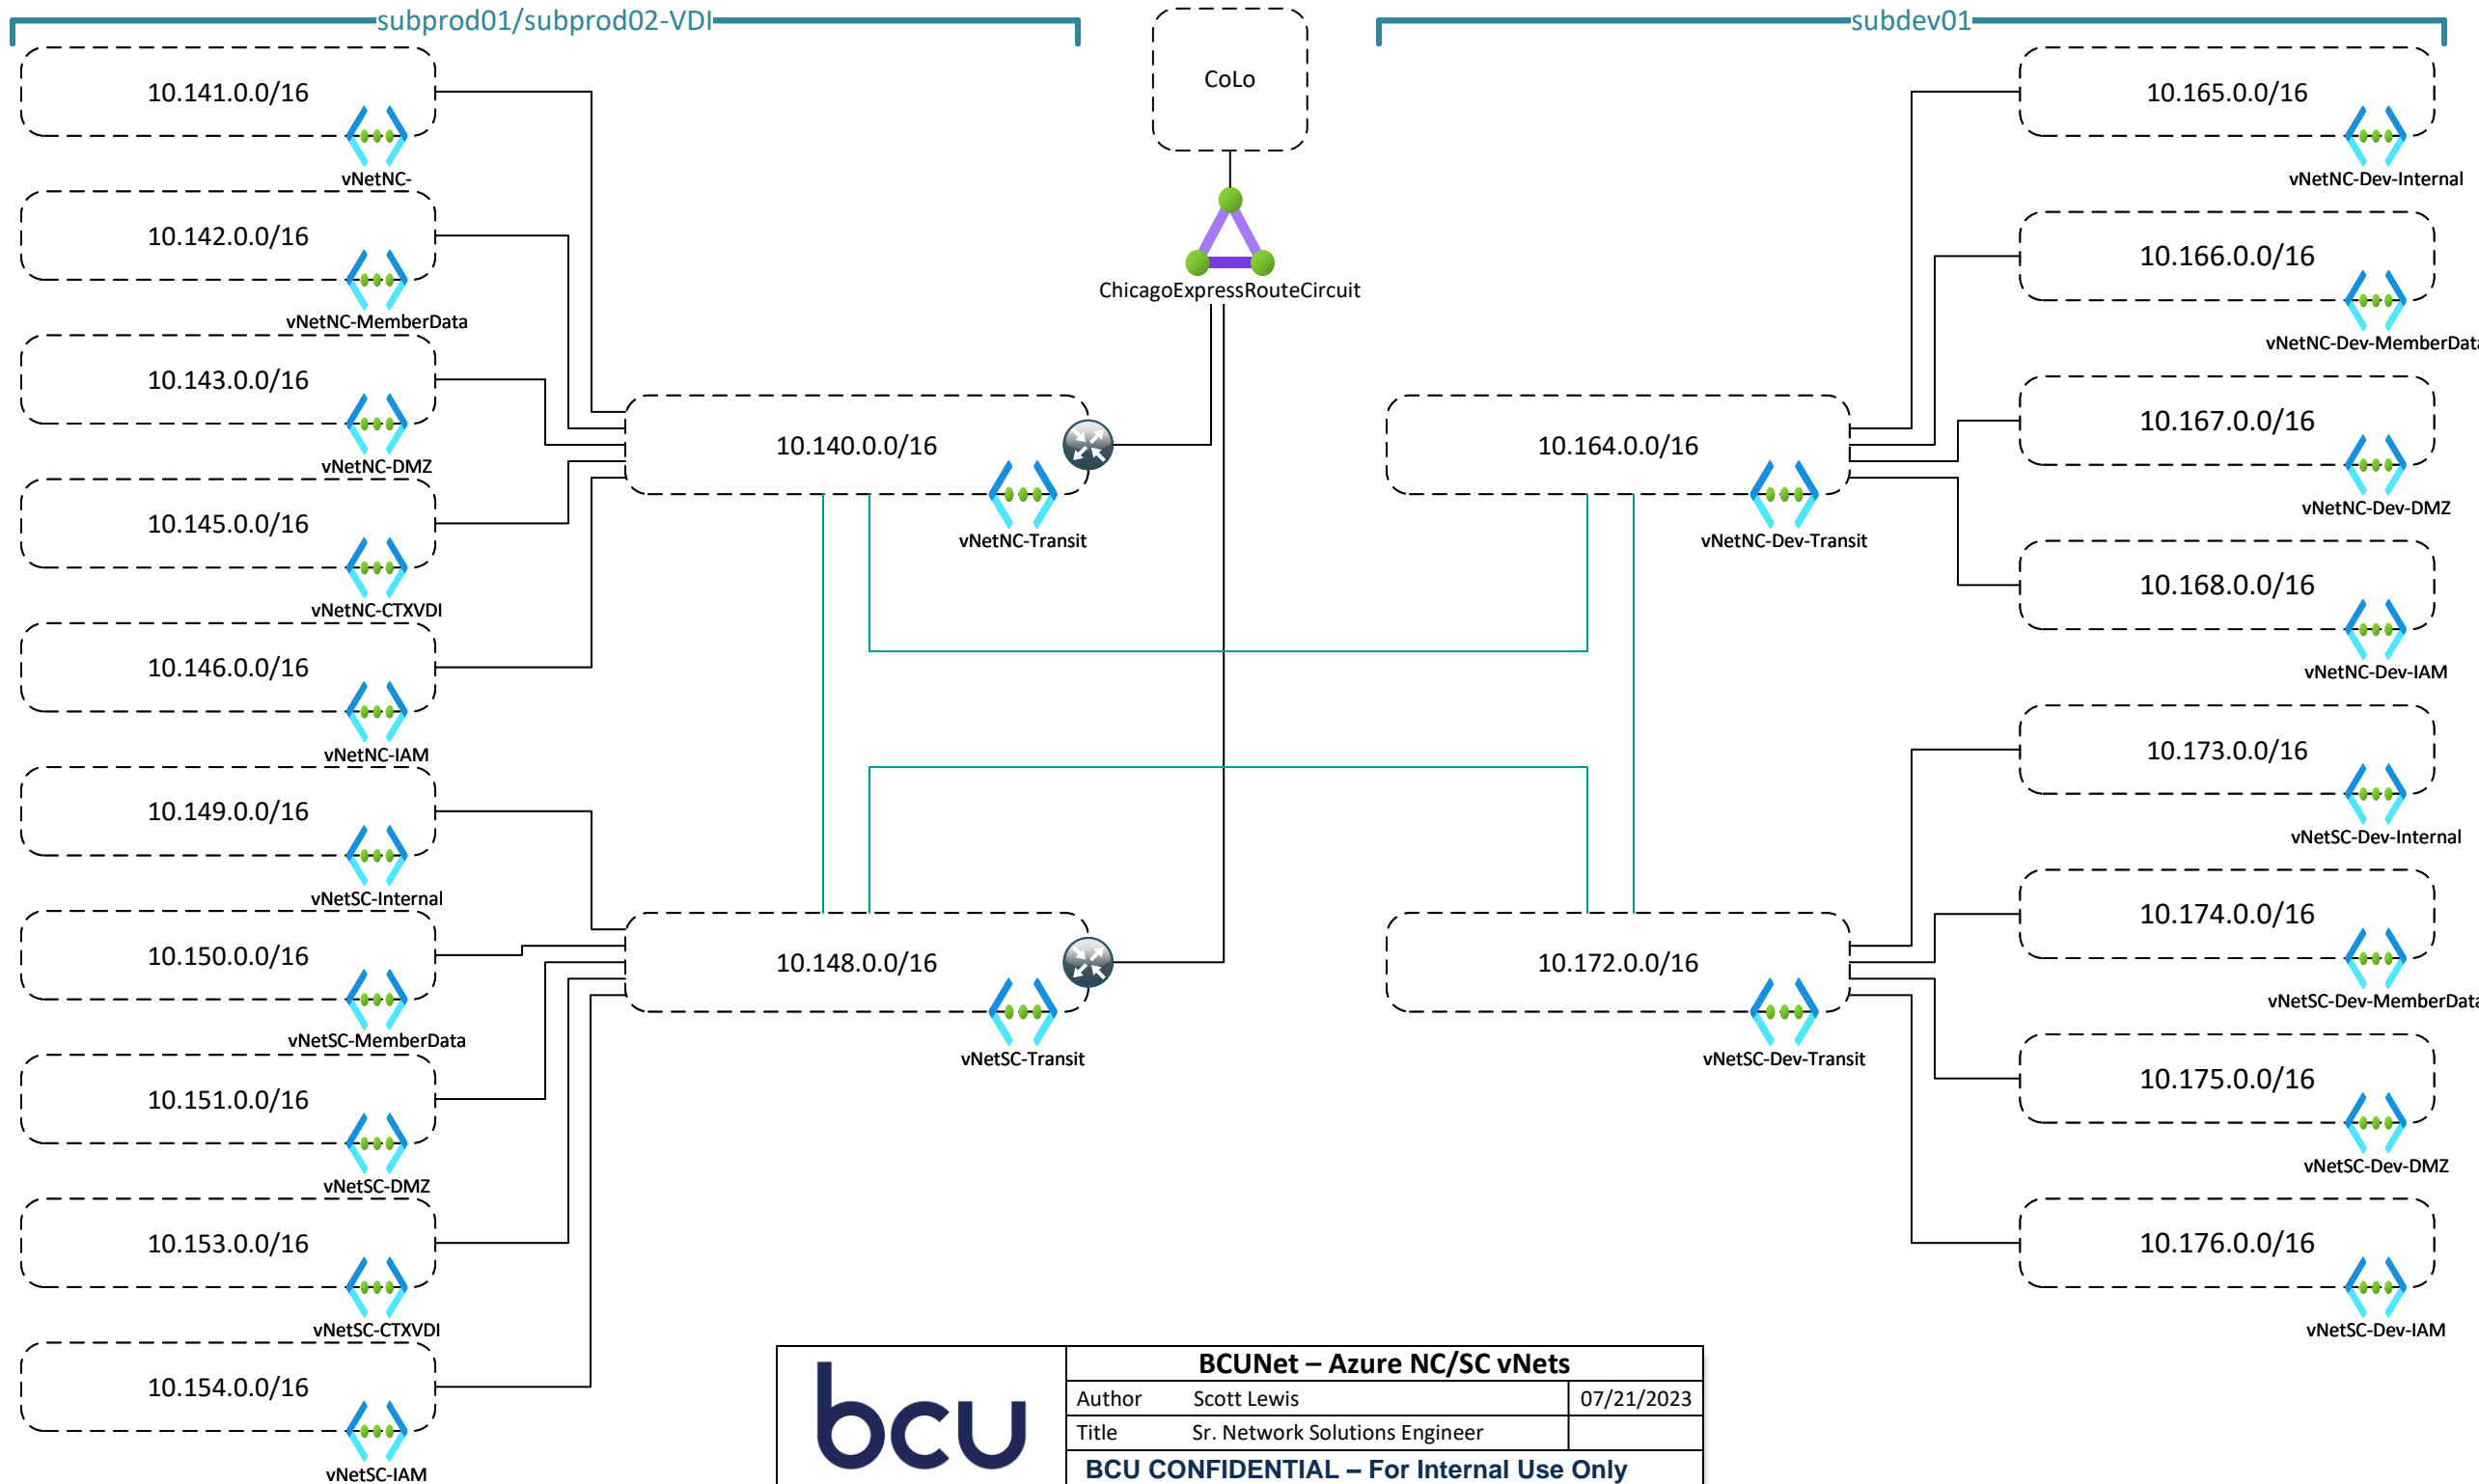

BCUNet – Azure NC/SC vNets	
	Author	Scott Lewis
	Title	Sr. Network Solutions Engineer
	BCU CONFIDENTIAL – For Internal Use Only	

07/21/2023