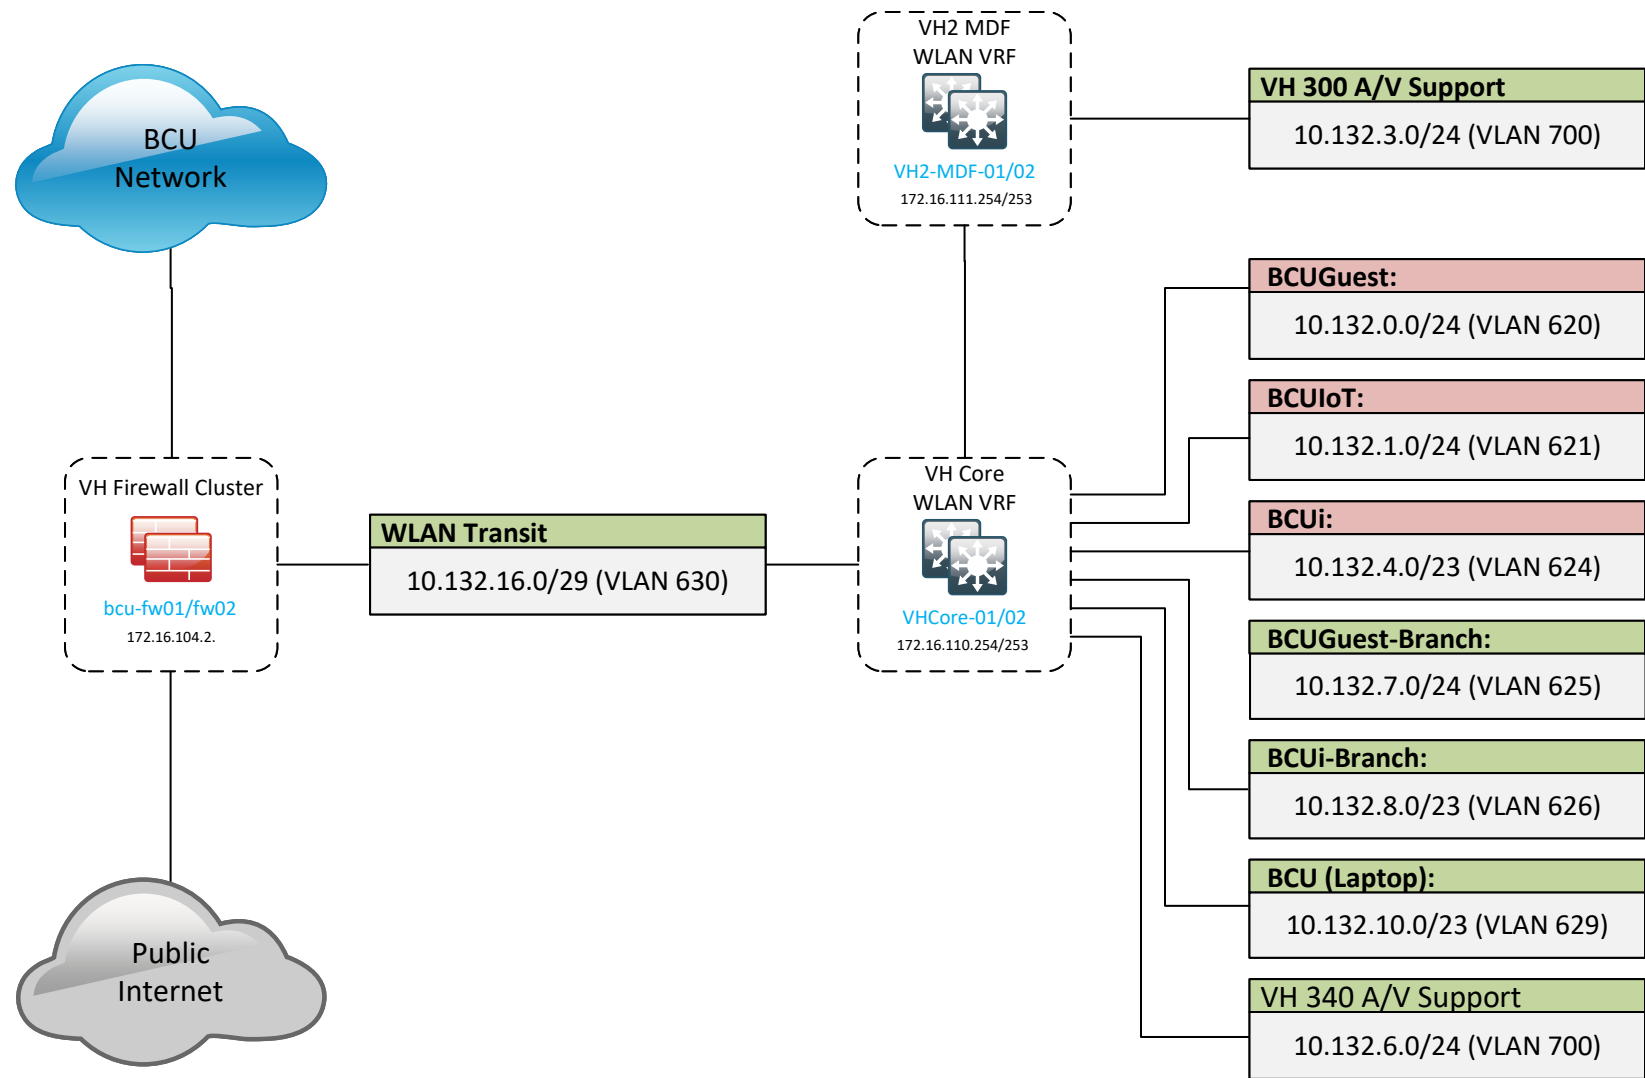

BCUNet – WLAN Overview		
Author	Vince Baldocchi	11/3/2023
Title	Sr. Network Solutions Engineer	
BCU CONFIDENTIAL – For Internal Use Only