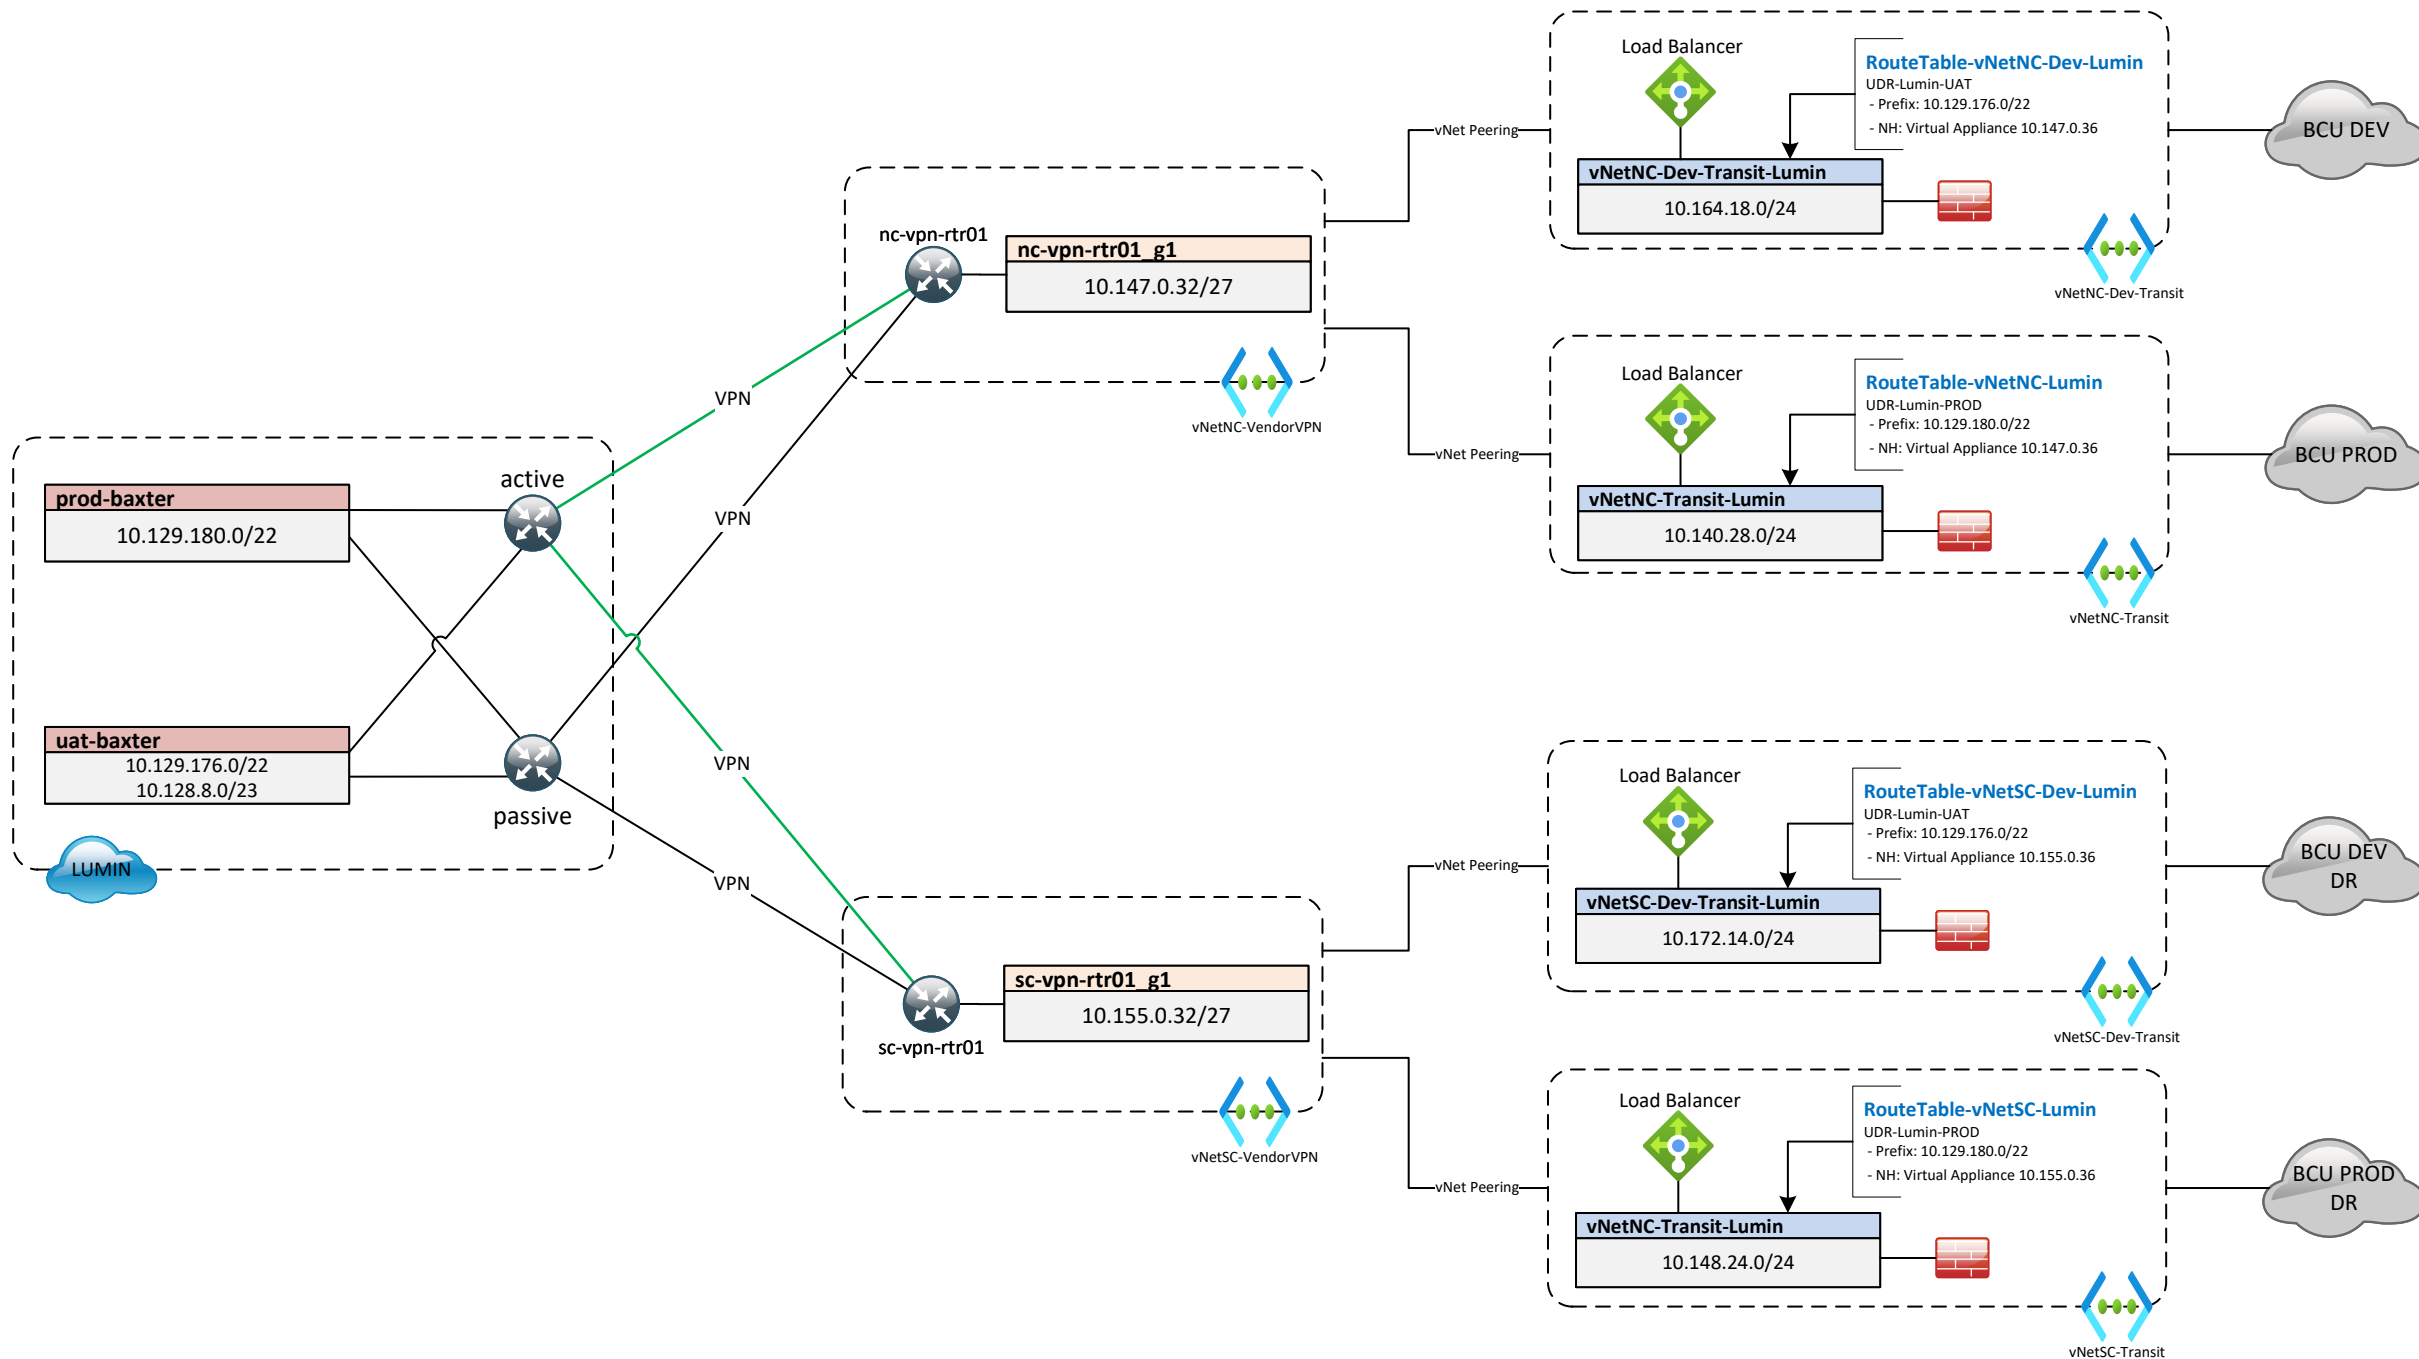

BCUNet – Lumin Overview	
	Author	Scott Lewis
	Title	Sr. Network Solutions Engineer
BCU CONFIDENTIAL – For Internal Use Only		08/23/2021